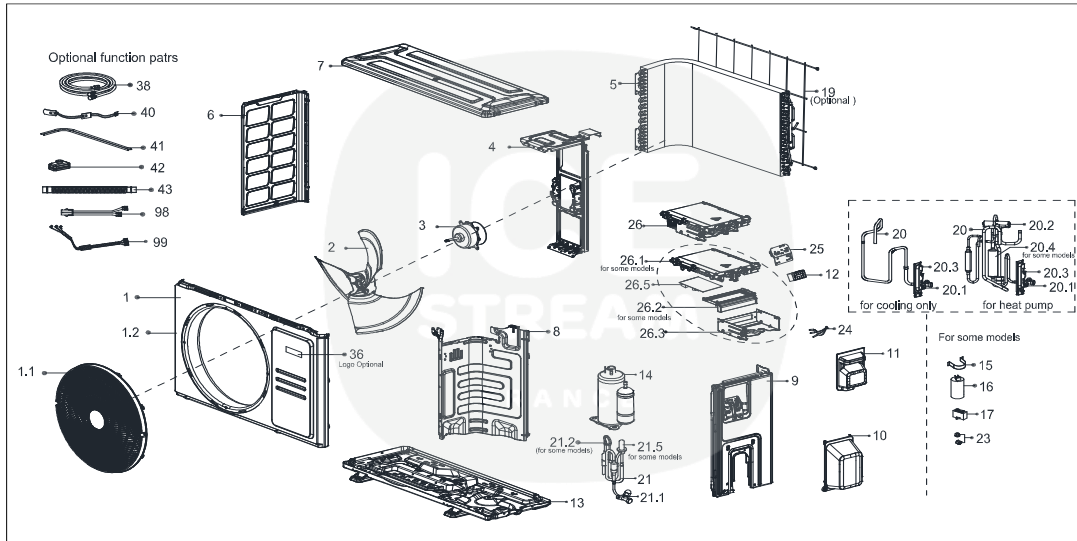

# IOS182DROV2 - Unité extérieure - Vue éclatée/ Outdoor Unit - Exploded View

IOS182DROV2	Pièces détachées/ Spare parts		
	Code	Pièces / Part Name	Quantité
1	12222000013385	Front panel assembly	1
1.1	12122000026241	Air-Out Mesh Enclosure	1
1.2	12222000013386	Front panel	1
2	12100105000881	Axial Flow Fan	1
3	11002015012128	Brushless DC Motor	1
4	12222000013200	Motor Bracket	1
5	15822000010396	Condenser Assembly	1
6	12222000013197	Left Side Panel	1
7	12222000013193	Top Cover Assembly	1
8	12222000014125	Partition board assembly	1
9	12222000013190	Right Clapboard Assembly	1
10	12122000007150	Water Collector	1
11	12122000027482	Big handle	1
12	17400401000075	Terminal	1
13	12222000013204	Chassis Assembly	1
14	11103020003919	DC Inverter Rotary Compressor	1
19	12222000013667	Rear net	1
20	15422000017792	4-way valve assembly	1
20.1	15500204000058	Gas Valve	1
20.2	15500216001783	4-way valve	1
20.3	12222200005738	Valve Plate	1
21	15422000004932	Liquid valve assembly	1
21.1	15500208000028	Liquid Valve	1
21.5	15500213000047	Electronic expansion valve subassembly	1
23	15500406000012	Copper nut	1
23	15500406000016	Copper nut	1
24	11201011000067	Combination Sensor	1
25	12222000002259	Terminal Board	1
26	17222000A61455	Electronic control box subassembly	1
26.2	12122000024222	Fixing board	1
26.3	12222000012106	Electronic Installing Box Subassembly	1
26.5	17122000A42480	Outdoor main control board subassembly	1
40	17402001000603	Crankcase Electric Heating Strip	1
41	17402002000464	Electric heating tube	1
99	17401203012697	Compressor Wires Subassembly	1
36			