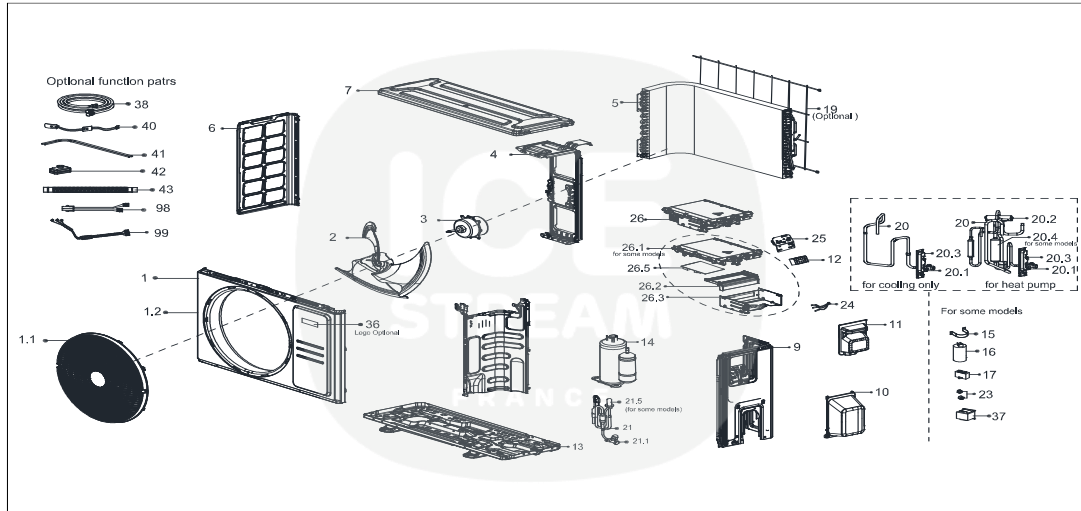

IOS122DROV2 - Unité extérieure - Vue éclatée/ Outdoor Unit - Exploded View

IOS122DROV2	Pièces détachées/ Spare parts		
	Code	Pièces / Part Name	Quantité
1	12222000013304	Front panel assembly	1
1.1	12122000026241	Air-Out Mesh Enclosure	1
1.2	12222000013305	Front panel	1
2	12100105000961	Axial Flow Fan	1
3	11002015012128	Brushless DC Motor	1
4	12222000013233	Motor Bracket	1
5	15822000010456	Condenser Assembly	1
6	12222000013238	Left Side Panel	1
7	12222000013240	Top Cover Assembly	1
8	12222000013665	Partition board assembly	1
9	12222000013225	Right Clapboard Assembly	1
10	12122000007150	Water Collector	1
11	12122000027482	Big handle	1
12	17400401000075	Terminal	1
13	12222000013228	Chassis Assembly	1
14	11103020006759	DC Inverter rotary compressor	1
19	12222000013434	Rear net	1
20	15422000017852	4-way Valve Assembly	1
20.1	15500204000021	Gas Valve	1
20.2	15500216001903	Four-Way Valve	1
20.3	12222200005738	Valve Plate	1
20.4	15122000026302	Muffler Subassembly	1
21	15422000018014	Liquid valve assembly	1
21.1	15500208000028	Liquid Valve	1
21.5	15500213000047	Electronic expansion valve subassembly	1
23	15500406000010	Copper nut	1
23	15500406000016	Copper nut	1
24	11201011000067	Combination Sensor	1
25	12222000002259	Terminal Board	1
26	17222000A61452	Electronic control box subassembly	1
26.2	12122000024222	Fixing board	1
26.3	12222000012106	Electronic Installing Box Subassembly	1
26.5	17122000A42508	Outdoor main control board subassembly	1
40	17402001000603	Crankcase Electric Heating Strip	1
41	17402002000464	Electric heating tube	1
99	17401203012697	Compressor Wires Subassembly	1
36			