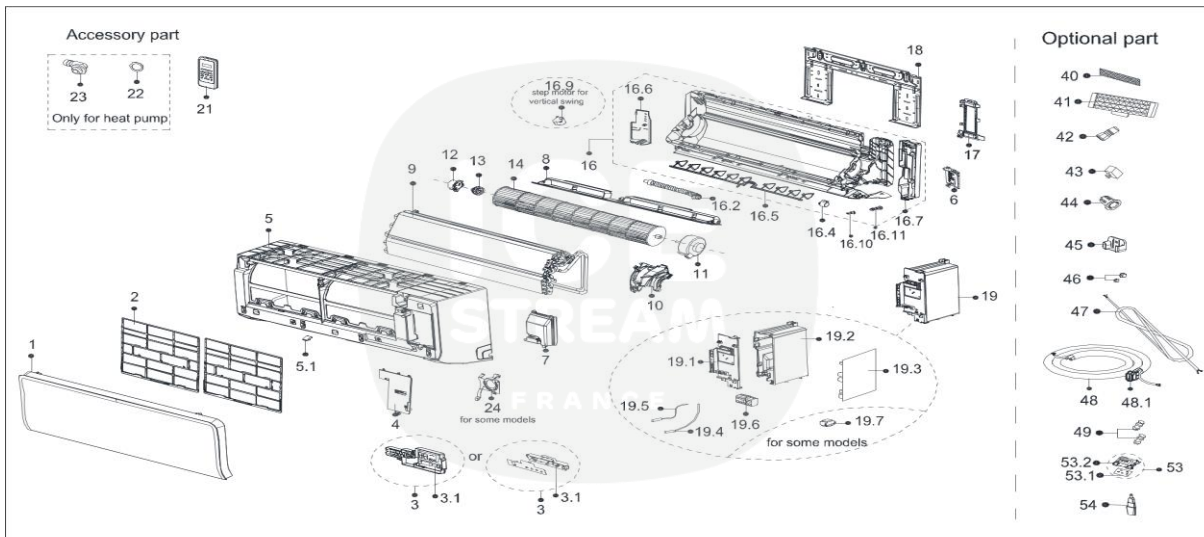

## ISSAG072DRI32 - Unité intérieure - Vue éclatée/ Indoor Unit - Exploded View

ISSAG072DRI32	Pièces détachées/ Spare parts		
	Code	Pièces / Part Name	Quantité
1	12122000A91439	Panel Assembly	1
2	12100204000479	Filter	2
3	17222000A61779	Display Box Subassembly	1
3.1	17122000052326	Display Board Subassembly	1
4	12122000024739	Cover Plate	1
5	12122000025601	Panel Frame Assembly	1
5.1	12122000008242	Screw Cap	1
6	12122000004587	Front Cover of Chassis(Right)	1
7	12122000025064	Cover Board For Wiring	1
8	12122000025602	Louver Subassembly	1
9	15822000008693	Evaporator Assembly	1
10	12122000005540	Motor Cover	1
11	11002015000051	Brushless DC Motor	1
12	12122000000350	Bearing Sleeve	1
13	12622000000131	Bearing Block Assembly	1
14	12100102000070	Cross Flow Fan	1
16	12122000026407	Chassis assembly	1
16.2	12100501000032	Drain Hose	1
16.4	11002010000143	Stepper Motor	1
16.5	12122000000039	Vertical vane subassembly	1
16.6	12122000010098	Front cover of chassis(left )	1
16.7	12122000026403	Electrical Control Box Holder	1
16.10	12122000000344	Electricity Preventing Axis	1
16.11	12622000000030	Drainage plug	1
17	12122000012943	pipe clamp board	1
18	12222000000018	Installation Plate	1
19	17222000A61750	Electronic Control Box Subassembly (Mid-and Low-End)	1
19.1	12122000025621	Cover of Electronic Control Box(BMC)	1
19.3	17122000053742	Main Control Board Subassembly	1
19.4	11201007003424	Room Temperature Sensor	1
19.5	11201007003447	Pipe Temperature Sensor	1
19.6	17400401000576	Wire Joint	1
21	17317000A61887	Remote controller	1
22	12600701000039	Sealing Ring	1
23	12100509000061	Water Outlet Pipe	1
40	12100204000685	Cold Catalyst Air Filter	1
45	12122000029201	Bracket of Remote Controller	1
46	15500406000010	Flare Nut	1
46	15500406000016	Flare Nut	1