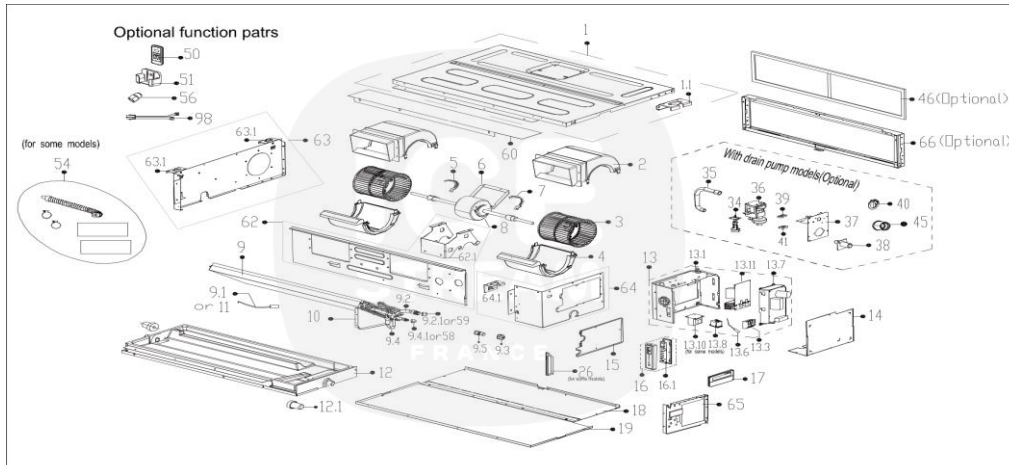

## IDSV482DRIV2 - Unité intérieure - Vue éclatée/ Indoor Unit - Exploded View

IDSV482DRIV2	Pièces détachées/ Spare parts		
	Code	Pièces / Part Name	Quantité
1	1222300008649	Chassis subassembly	1
1.1	12223000012926	Hook	1
2	1212300000941	top volute	2
3	12100103000664	centrifuge fan	2
4	12123000002520	Lower volute assembly	2
5	1222500000253	Fan Motor Axes Clamp (Left)	1
6	12223000006639	Fan motor fixing board	1
7	1222500000255	Cover	1
8	11002015003861	Brushless DC Motor	1
9	15823000004611	Evaporator Assembly	1
9.1	11201007000136	Pipe Temperature Sensor	1
9.2	15123000009807	Evaporator outlet pipe subassembly	1
9.3	15500404000005	Pipe Nut	1
9.4	15123000012647	Evaporator inlet pipe subassembly	1
9.5	155002090000002	Pin Valve	1
10	12223000008027	Evaporator right support board subassembly	1
12	12223000008867	Water collector assembly	1
12.1	12600801000543	Rubber plug	2
13	17223000A06762	Duct Electronic Control Box Subassembly	1
13.1	12223000011048	Electronic control box	1
13.3	17400401000080	Wire Joint	1
13.6	11201007000283	Room Temperature Sensor	1
13.7	17123000A03308	Duct main control board subassembly	1
13.10	174003060000055	Reactor	1
13.11	17122000031092	Inverter Module Subassembly	1
14	12223000008047	Electric Control Box Cover	1
15	12223000A03149	Pipe clamp board subassembly	1
16	17223000000003	Duct Display Board Subassembly	1
16.1	17123000002712	Duct display board subassembly	1
17	17317100A32744	Wired controller	1
18	12223000008871	Rear cover subassembly	1
19	12223000008028	Top cover subassembly	1
26	12223000000112	Side Panel Strengthen Board	1
34	112010050000006	Water Level Sensor	1
36	110010100000063	Induction Pump	1
37	12223000A03150	Exhaust pump subassembly	1
38	121005100000021	Drain Hose	1
39	126225000000004	Drain Pump Rubber Washer	1
41	126225000000003	Drain Pump Rubber Washer	1
45	12600801000543	Rubber plug	1
46	12123000000981	Filter	1
50	17317000A61887	Remote controller	1
51	12122000029201	Bracket of Remote Controller	1
58	155004060000010	Flare Nut	1
59	155004060000003	Flare Nut	1
60	12223000008653	Rear beam subassembly	1
62	12223000008861	Middle beam subassembly	1
63	12223000008651	Left clapboard subassembly	1
63.1	12223000012927	Hook	2
64	12223000008650	Right clapboard subassembly	1
64.1	12223000012927	Hook	1
65	12223000008647	Right Side Plate	1
66	12223000008648	Right clapboard subassembly	1