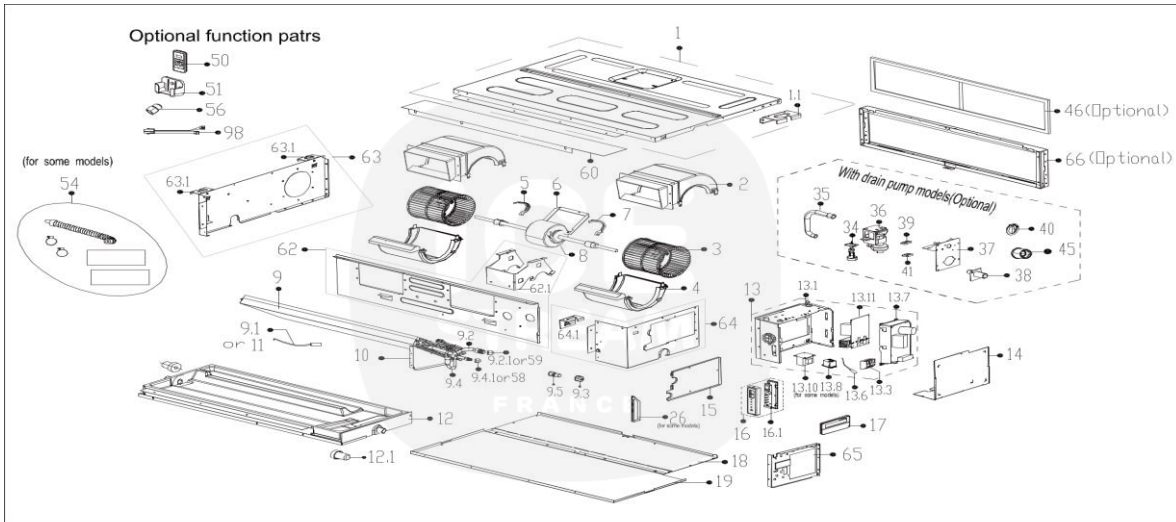

## IDSV182DRIV2 - Unité intérieure - Vue éclatée/ Indoor Unit - Exploded View

IDSV182DRIV2	Pièces détachées/ Spare parts		
	Code	Pièces / Part Name	Quantité
1	12223000008593	Chassis subassembly	1
1.1	12223000012926	Hook	1
2	12123000000801	top volute	2
3	12100103000584	centrifuge fan	2
4	12123000002522	Lower volute assembly	2
5	12222500000253	Fan Motor Axes Clamp (Left)	1
6	12223000000537	Fan motor fixing board	1
7	12222500000255	Cover	1
8	11002015002521	Brushless DC Motor	1
9	15823000004567	Evaporator Assembly	1
9.1	11201007000136	Pipe Temperature Sensor	1
9.2	15123000008692	Evaporator outlet pipe subassembly	1
9.3	15500404000009	Pipe Nut	1
9.4	15123000011151	Evaporator inlet pipe subassembly	1
9.5	15500209000001	Pin Valve	1
10	12223000006629	Evaporator Right Support Board Subassembly	1
12	12223000A02844	Water collector assembly	1
12.1	12600801000543	Rubber plug	2
13	17223000A06758	Duct Electronic Control Box Subassembly	1
13.1	12223000011049	Electronic control box	1
13.3	17400401000080	Wire Joint	1
13.6	11201007000283	Room Temperature Sensor	1
13.7	17123000A03305	Duct main control board subassembly	1
13.10	17400306000070	Reactor	1
13.11	17122000027570	Inverter Control Board Subassembly	1
14	12223000006627	Electric Control Box Cover	1
15	12223000A02842	Pipe clamp board subassembly	1
16	17223000000003	Duct Display Board Subassembly	1
16.1	17123000002712	Duct display board subassembly	1
17	17317100A32744	Wired controller	1
18	12223000008591	Rear cover subassembly	1
19	12223000008590	Top cover subassembly	1
37	12223000A03189	Exhaust pump subassembly	1
45	12600801000543	Rubber plug	1
46	12123000000983	Air filter	1
50	17317000A61887	Remote controller	1
51	12122000029201	Bracket of Remote Controller	1
58	15500406000016	Flare Nut	1
59	15500406000012	Flare Nut	1
60	12223000008592	Rear beam subassembly	1
62	12223000A02834	Middle beam subassembly	1
62.1	12223000009189	Fan motor support	1
63	12223000008589	Left clapboard subassembly	1
63.1	12223000012927	Hook	2
64	12223000008594	Right clapboard subassembly	1
64.1	12223000012927	Hook	1
65	12223000008577	Right Side Plate	1
66	12223000008578	Right clapboard subassembly	1