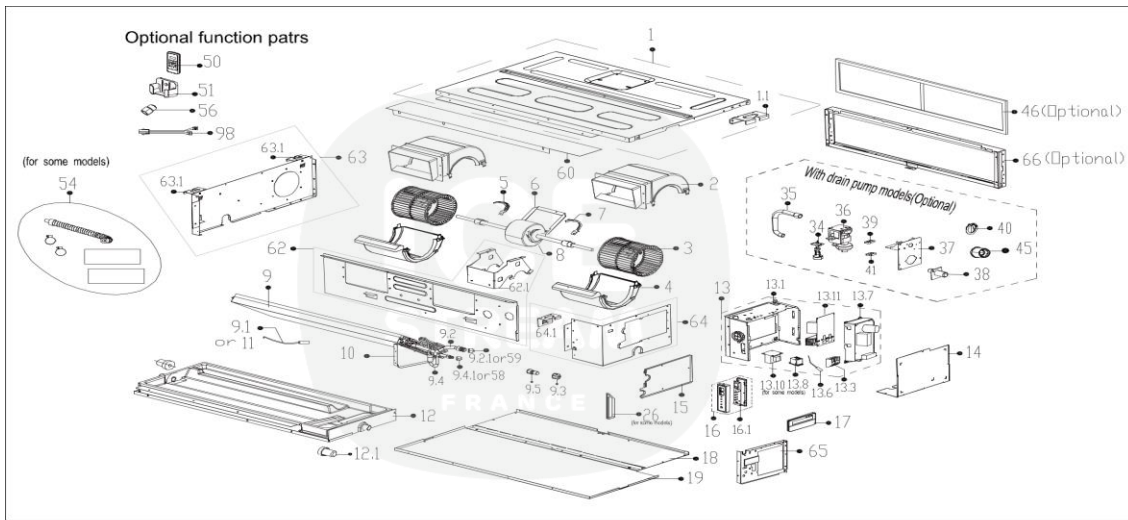

## IDSV122DRIV2 - Unité intérieure - Vue éclatée/ Indoor Unit - Exploded View

IDSV122DRIV2	Pièces détachées/ Spare parts		
	Code	Pièces / Part Name	Quantité
1	12223000010324	Chassis subassembly	1
1.1	12223000012926	Hook	1
2	12123000001180	Top volute subassembly	2
3	12100103000804	centrifuge fan	2
4	12123000002303	Lower volute assembly	2
5	12222500000253	Fan Motor Axes Clamp (Left)	1
6	12223000010427	Fan motor fixing board	1
7	12222500000255	Cover	1
8	11002015008306	Brushless DC Motor	1
9	15823000004801	Evaporator assembly	1
9.1	11201007003444	Pipe Temperature Sensor	1
9.2	15123000010747	Evaporator outlet pipe subassembly	1
9.3	15500404000002	Pipe Nut	1
9.4	15123000010589	Evaporator inlet pipe subassembly	1
9.5	15500209000001	Pin Valve	1
10	12223000010316	Evaporator right support board subassembly	1
12	12223000A03908	Water collector subassembly	1
12.1	12600801000543	Rubber plug	2
13	17223000A06759	Duct Electronic Control Box Subassembly	1
13.1	12223000010447	Electronic control box	1
13.3	17400401000080	Wire Joint	1
13.6	11201007003424	Room Temperature Sensor	1
13.7	17123000A03307	Duct main control board subassembly	1
13.10	17400306000070	Reactor	1
13.11	17122000052428	Inverter module subassembly	1
14	12223000010314	Cover of electronic control box	1
15	12223000A03897	Pipe clamp board subassembly	1
16	17223000000003	Duct Display Board Subassembly	1
16.1	17123000002712	Duct display board subassembly	1
17	17317100A32744	Wired controller	1
18	12223000010323	Rear cover subassembly	1
19	12223000010326	Top cover subassembly	1
36	17400802000002	Water pump	1
38	12100510000021	Drain Hose	1
39	12622500000004	Drain Pump Rubber Washer	1
41	12622500000003	Drain Pump Rubber Washer	1
46	12223000A03901	Filter	1
50	17317000A61887	Remote controller	1
51	12122000029201	Bracket of Remote Controller	1
58	15500406000016	Flare Nut	1
59	15500406000010	Flare Nut	1
62	12223000010325	Middle beam subassembly	1
62.1	12223000010309	Fan motor support	1
63	12223000A03904	Left clapboard subassembly	1
63.1	12223000012927	Hook	2
64	12223000010320	Right clapboard subassembly	1
64.1	12223000012927	Hook	1
66	12223000A03903	Right clapboard subassembly	1