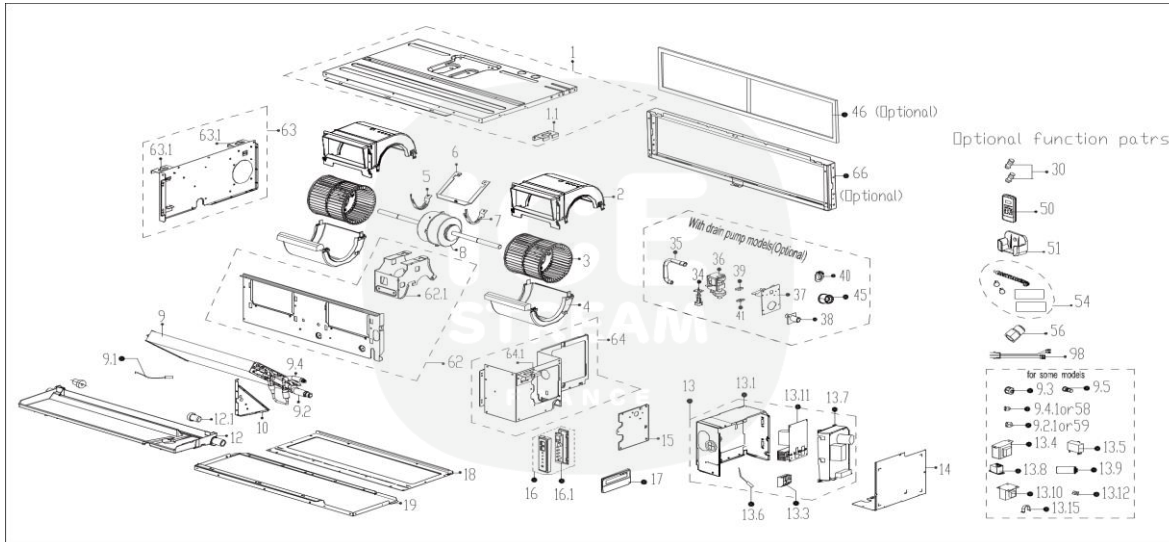

## IDSV092DRIV2 - Unité intérieure - Vue éclatée/ Indoor Unit - Exploded View

IDSV092DRIV2	Pièces détachées/ Spare parts		
	Code	Pièces / Part Name	Quantité
1	12223000010324	Chassis subassembly	1
1.1	12223000012926	Hook	1
2	12123000001180	Top volute subassembly	2
3	12100103000804	centrifuge fan	2
4	12123000002303	Lower volute assembly	2
5	12222500000253	Fan Motor Axes Clamp (Left)	1
6	12223000010427	Fan motor fixing board	1
7	12222500000255	Cover	1
8	11002015008306	Brushless DC Motor	1
9	15823000004801	Evaporator assembly	1
9.1	11201007003444	Pipe Temperature Sensor	1
9.2	15123000010747	Evaporator outlet pipe subassembly	1
9.3	15500404000002	Pipe Nut	1
9.4	15123000010589	Evaporator inlet pipe subassembly	1
9.5	15500209000001	Pin Valve	1
10	12223000010316	Evaporator right support board subassembly	1
12	12223000A03908	Water collector subassembly	1
12.1	12600801000543	Rubber plug	2
13	17223000A07037	Duct electronic control box subassembly	1
13.1	12223000010447	Electronic control box	1
13.3	17400401000080	Wire Joint	1
13.6	11201007003424	Room Temperature Sensor	1
13.7	17123000A03425	Duct main control board subassembly	1
13.10	17400306000070	Reactor	1
13.11	17122000052428	Inverter module subassembly	1
14	12223000010314	Cover of electronic control box	1
15	12223000A03897	Pipe clamp board subassembly	1
16	17223000000003	Duct Display Board Subassembly	1
16.1	17123000002712	Duct display board subassembly	1
17	17317100A32744	Wired controller	1
18	12223000010323	Rear cover subassembly	1
19	12223000010326	Top cover subassembly	1
36	17400802000002	Water pump	1
37	12223000A03905	Exhaust pump installation support	1
38	12100510000021	Drain Hose	1
39	12622500000004	Drain Pump Rubber Washer	1
41	12622500000003	Drain Pump Rubber Washer	1
46	12223000A03901	Filter	1
50	17317000A61887	Remote controller	1
51	12122000029201	Bracket of Remote Controller	1
58	15500406000016	Flare Nut	1
59	15500406000010	Flare Nut	1
62	12223000010325	Middle beam subassembly	1
62.1	12223000010309	Fan motor support	1
63	12223000A03904	Left clapboard subassembly	1
63.1	12223000012927	Hook	2
64	12223000010320	Right clapboard subassembly	1
64.1	12223000012927	Hook	1
66	12223000A03903	Right clapboard subassembly	1