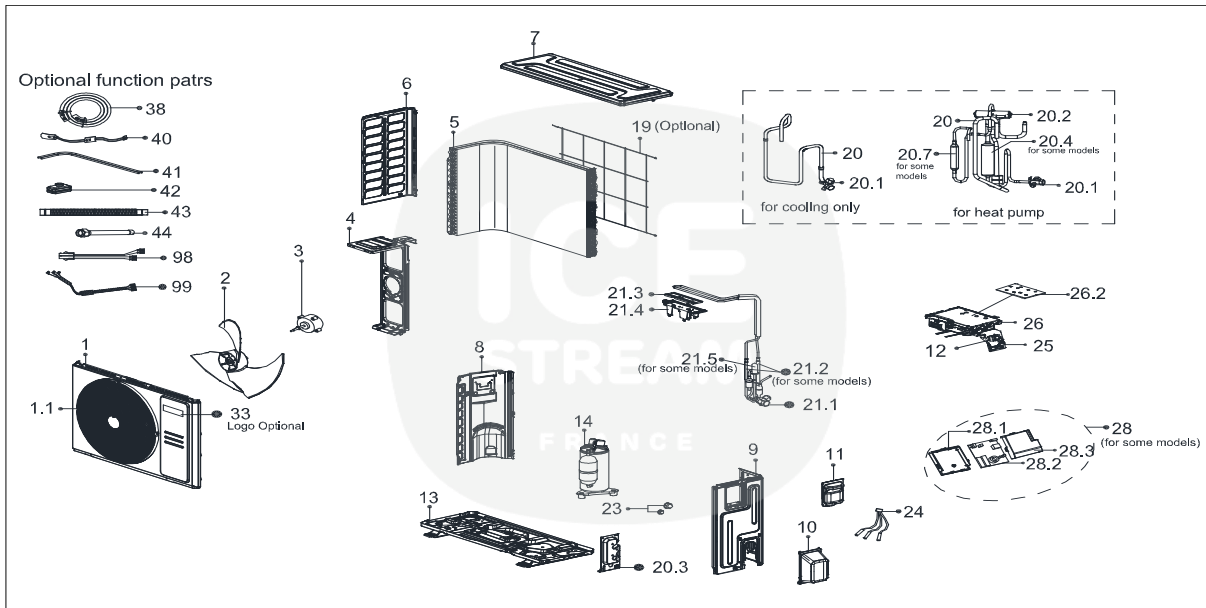

ISST242DROV2 - Unité extérieure - Vue éclatée/ Outdoor Unit - Exploded View

ISST242DROV2	Pièces détachées/ Spare parts		
	Code	Pièces / Part Name	Quantité
1	12222000013505	Front panel	1
1.1	12122000026421	Air outlet grille	1
2	12100105000841	Axial flow fan	1
3	11002015000366	Brushless DC Motor	1
4	12222000012371	Supporter of fan motor	1
5	15822000009836	Condenser assembly	1
6	12222000012929	Left supporter	1
7	12222200005737	Top cover assembly	1
8	12222000013245	Partition board assembly	1
9	12222000012930	Right clapboard assembly	1
10	12122000007150	Water collector	1
11	12122000031166	Big handle	1
12	17400401000016	Terminal	1
13	12222000013507	Chassis Assembly	1
14	11103020006879	DC Inverter rotary compressor	1
19	12222000013085	Rear net	1
20	15422000018832	4-way valve assembly	1
20.1	15500204000502	Gas valve	1
20.2	15500216000026	4-way Valve	1
20.3	12222200005738	Valve plate	1
20.4	15122000027161	Muffler subassembly	1
20.7	15122000027116	Muffler subassembly	1
21	15422000017892	Liquid valve Assembly	1
21.1	15500208000286	Liquid Valve	1
21.2	15500210004472	Throttle valve	1
21.2	15500210004469	Throttle valve	1
21.3	11203803001176	Radiator	1
21.4	12122000011478	U-Typed Support with Copper Pipe	1
23	15500406000003	Copper nut	1
23	15500406000010	Copper nut	1
24	11201011000188	Combination Sensor	1
25	17222000031763	Terminal board subassembly	1
26	17222000034346	Electronic control box subassembly	1
26.2	17122000061348	Outdoor main control board subassembly	1
43	12100509000059	Drain Hose	1
99	17401203012697	Compressor Wires Subassembly	1
33			