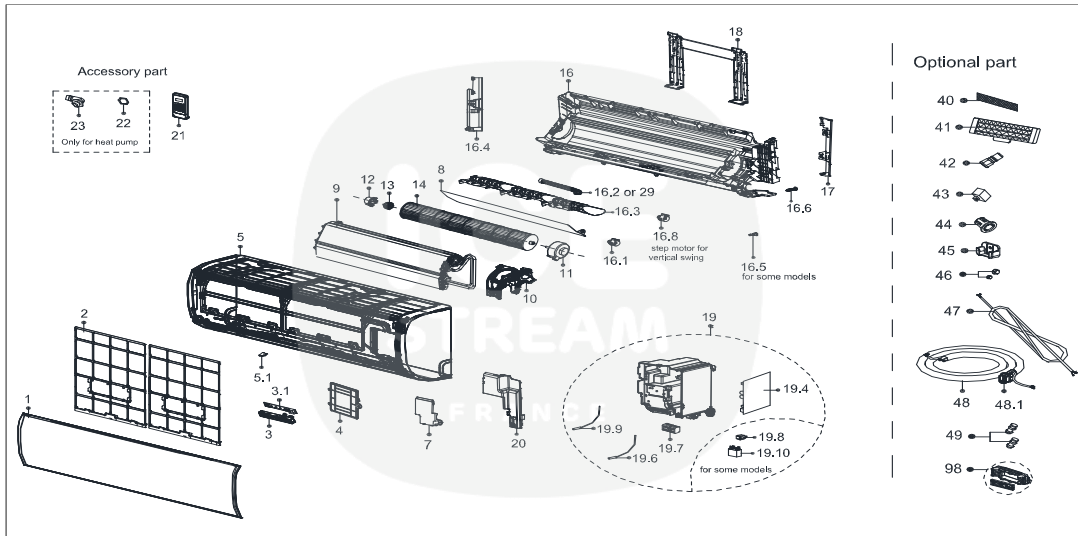

## ISST242DRI7V2 - Unité intérieure - Vue éclatée/ Indoor Unit - Exploded View

ISST242DRI7V2	Pièces détachées/ Spare parts		
	Code	Pièces / Part Name	Quantité
1	12122000A88735	Panel assembly	1
2	12122000015222	Air filter	2
3	17222000A40988	Display box subassembly	1
3.1	17122000A22268	Display board subassembly	1
4	12122000013357	Cover of electrical equipment	1
5	12122000013353	Panel frame assembly	1
5.1	12122000013355	Screw Cap	2
7	12122000013350	Cover of electrical equipment subassembly	1
8	12122000013348	Horizontal louver	1
9	15822000008192	Evaporator assembly	1
10	12122000013349	Fan motor cover	1
11	11002015008646	Brushless DC Motor	1
12	12122000000350	Bearing Holder	1
13	12622000000131	Bearing components	1
14	12100102000002	Cross flow fan	1
16	12122000020045	Chassis assembly	1
16.1	11002010000049	Stepper motor	1
16.3	12122000013343	louver assembly	3
16.4	12122000013342	Left cover of chassis	1
16.6	12622000000030	Drainage plug	1
17	12122000013346	pipe clamp board	1
18	12222000005965	Installation plate	1
19	17222000034345	Electronic control box subassembly (Mid-and low-end)	1
19.4	17122000052104	Main control board subassembly	1
19.6	11201007003447	Pipe Temperature Sensor	1
19.7	17400401000006	Terminal	1
19.9	11201007003424	Room temperature sensor	1
20	12122000013356	Electrical Control Box Cover Subassembly	1
21	17317000A65092	Remote controller	1
22	12600701000039	seal ring	1
23	12100509000061	Drain hose	1
40	12100204000685	Air Freshening Filter	1
45	12122000029201	Bracket of remote Controller	1
46	15500406000003	Copper nut	1
46	15500406000010	Copper nut	1