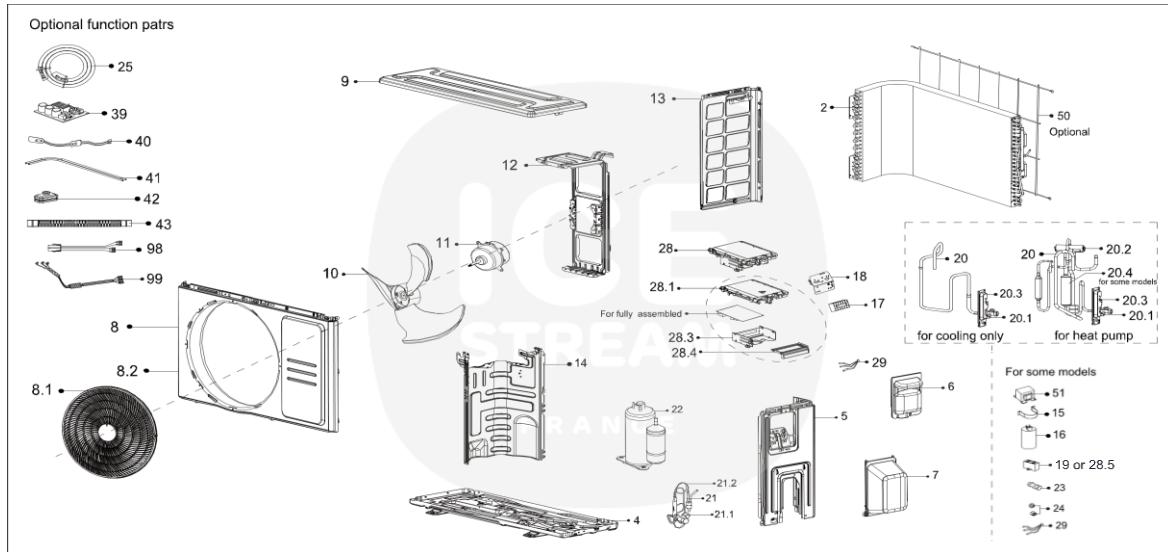

ISST122DROV2 - Unité extérieure - Vue éclatée/ Outdoor Unit - Exploded View

ISST122DROV2	Pièces détachées/ Spare parts		
	Code	Pièces / Part Name	Quantité
2	1582200009658	Condenser Assembly	1
4	12222000012131	Chassis Assembly	1
5	12222000012141	Right Clapboard Assembly	1
6	12122000031166	Big Handle Assembly	1
7	12122000007150	Water Collector	1
8	12222000012137	Front Panel Assembly	1
8.1	12122000024226	Air-Out Mesh Enclosure	1
8.2	12222000012138	Front panel	1
9	12222000014305	Top Cover Assembly	1
10	12100105000821	Axial Flow Fan	1
11	11002015012128	Brushless DC Motor	1
12	12222000012390	Motor Bracket	1
13	12222000012135	Left Side Panel	1
14	12222000012266	Partition Plate	1
17	17400401000016	Terminal	1
18	12222000002259	Terminal Board	1
20	15422000017673	Four-Way Valve Subassembly	1
20.1	15500204000021	Gas Valve	1
20.2	15500216001903	Four-Way Valve	1
20.3	12222000002571	Valve Plate	1
20.4	15122000025014	Muffler Subassembly	1
21	15422000024115	Liquid valve Assembly	1
21.1	15500208000028	High Pressure Valve	1
21.2	15122000011174	Capillary	1
22	11103020005082	DC Inverter Rotary Compressor	1
24	15500406000010	Flare Nut	1
24	15500406000016	Flare Nut	1
28	172220000031137	Electronic Control Box Subassembly	1
28.1	12122000024223	Support of Electronic Control Box	1
28.3	12222000012106	Electronic Installing Box Subassembly	1
28.4	12122000024222	Fixing board	1
29	11201011000067	Combination Sensor	1
33	16022700A51407	Outdoor unit nameplate	1
43	12100509000059	Drain Pipe	1
50	12222000012385	Rear net	1
99	17401203012697	Compressor Wires Subassembly	1