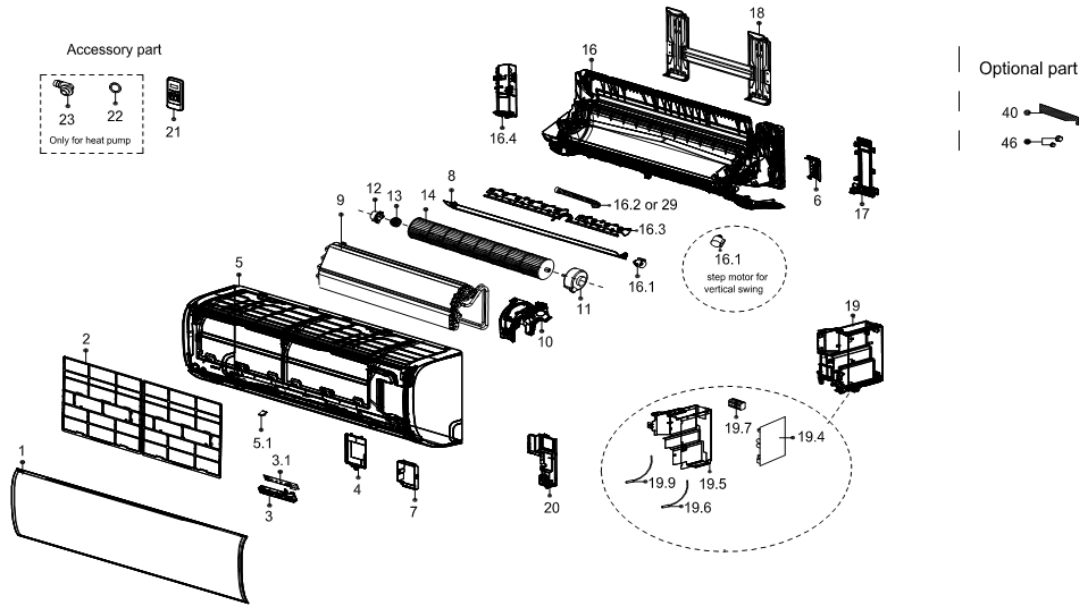

ISST122DRI - Indoor unit - Exploded view

PIECES DETACHEES		
	Code	Pièces
1	12122000013161	Panel assembly
2	12122000015224	Air filter
3	17222000011249	Display box subassembly
3.1	17122000022028	Display board subassembly
4	12122000013131	Cover of electrical equipment
5	12122000013170	Panel frame assembly
5.1	12122000013139	Screw cap
6	12122000013140	Front cover of chassis(right)
7	12122000013141	Cover of electrical equipment subassembly
8	12122000013168	Horizontal louver assembly
9	15822000005796	Evaporator Assembly
10	12122000013129	Fan motor cover
11	11002012002778	Single phase asynchronous motor
12	12122000000350	Bearing holder
13	12622000000006	Bearing base
14	12100102000044	Cross flow fan
16	12122000013163	Chassis assembly
16.1	11002010000143	stepper motor
16.3	12122000013763	Horizontal louver
16.4	12122000013123	Front cover of chassis(left)
17	12122000013136	pipe clamp board
18	12222000005844	Installation Plate
19	17222000025992	Electronic control box subassembly (Mid-and low-end)
19.4	17122000039995	Main control board subassembly
19.5	12122000013001	Electronic control box subassembly
19.6	11201007000322	Pipe Temperature Sensor
19.7	17400401000094	Terminal
19.9	11201007000088	Room Temperature Sensor
20	12122000013132	Electrical Control Box Cover Subassembly
21	17317000000113	Remote controller
22	12600701000039	Seal ring
23	12100509000061	Drain hose
29	12100501000032	Drain Hose
40	12100204000685	air fresh filter
46	15500406000010	Copper nut
46	15500406000016	Copper nut