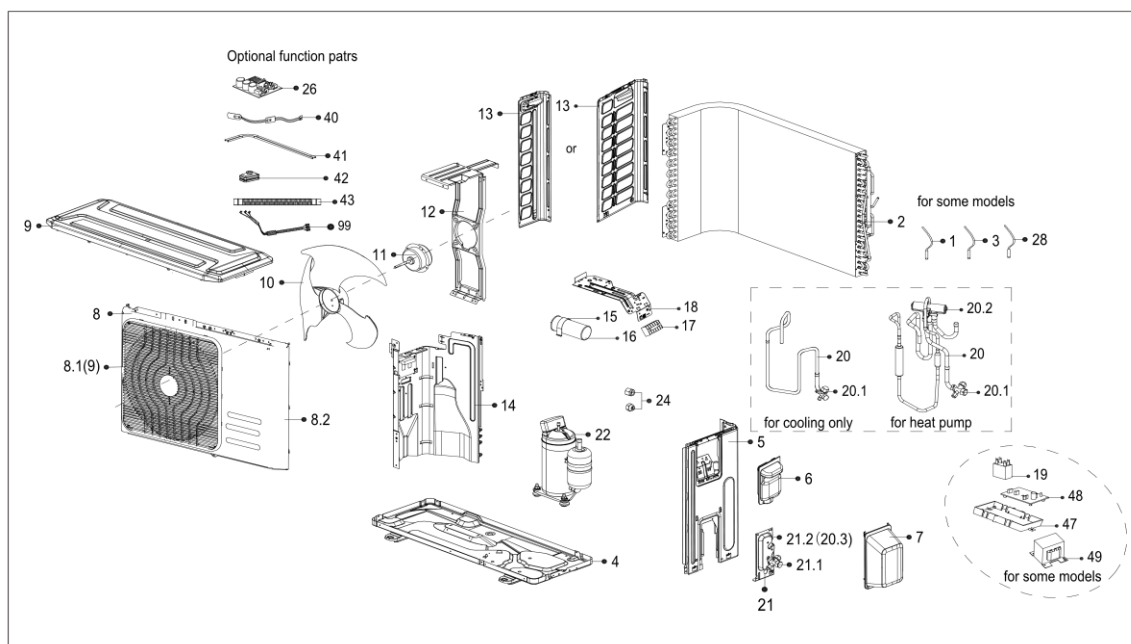

ISST121 - UNITE EXTERIEURE - VUE ECLATEE/ OUTDOOR UNIT - EXPLODED VIEW

PIECES DETACHEES/ SPARE PARTS			
	Code	Pièces / Part Name	Quantité
2	15822000003538	Condenser Assembly	1
4	12222000000632	Chassis Assembly	1
5	12222000003597	Right clapboard assembly	1
6	12100701000015	Big handle assembly	1
7	12122000007150	Water collector	1
8	12222000A02011	Front panel assembly	1
8.2	12222000004422	Front panel	1
9	12222000003598	Top cover assembly	1
10	12100105000057	Axial flow fan	1
11	11002012008961	Single phase asynchronous motor	1
12	12222000008924	Supporter subassembly of fan motor	1
13	12222000001232	Left supporter	1
14	12222000002235	Partition board	1
15	12200203000018	Capacitor clip	1
16	17400103000055	Capacitor of compressor	1
17	17400401000286	Wire joint	1
18	12222000001591	Support of electronic control box	1
19	17400101000083	Capacitor of fan motor	1
20	15423000001998	Gas valve assembly	1
20.1	15500204000058	Gas valve	1
20.3	12222000002571	Valve plate	1
21	15422000009217	Liquid valve Assembly	1
21.1	15500208000028	Liquid valve	1
22	11103010001501	Compressor	1
25	15111600A00020	Connecting flexible hose assembly	1
29	12122000010660	Air outlet grille	1
43	12100509000059	Drain pipe	1
99	17401203000887	Compressor wire subassembly	1