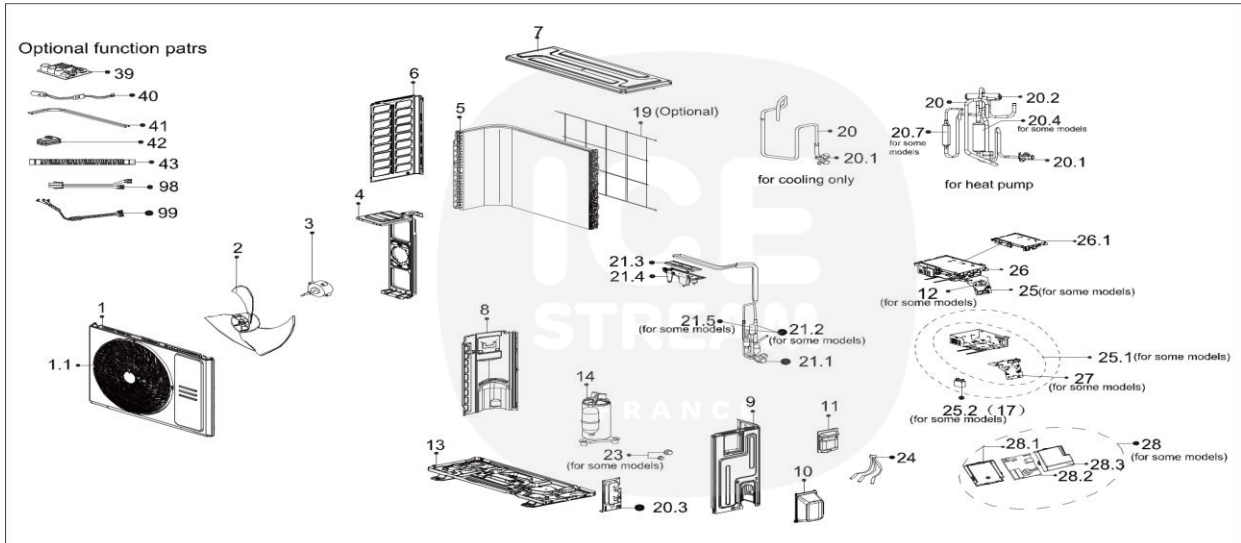

## ISSL242DRO - Unité extérieure - Vue éclatée/ Outdoor Unit - Exploded View

ISSL242DRO	Pièces détachées/ Spare parts		
	Code	Pièces / Part Name	Quantité
1	12222000013505	Front panel	1
1.1	12122000026421	Air-Out Mesh Enclosure	1
2	12100105000841	Axial Flow Fan	1
3	11002015000366	Brushless DC Motor	1
4	12222000016865	Supporter subassembly of fan motor	1
5	15822000009796	Condenser Assembly	1
6	12222000012929	Left Side Panel	1
7	12222000005737	Top Cover Assembly	1
8	12222000012366	Partition Plate	1
9	12222000012930	Right Clapboard Assembly	1
10	12122000007150	Water Collector	1
11	12122000031166	Big Handle Assembly	1
12	17400401000016	Terminal	1
13	12222000013507	Chassis Assembly	1
14	11103020006879	DC Inverter Rotary Compressor	1
19	12222000013085	Rear Net	1
20	15422000018832	Four-Way Valve Subassembly	1
20.1	15500204000502	Gas Valve	1
20.2	15500216000026	Four-Way Valve	1
20.3	12222000005738	Valve Plate	1
20.4	15122000027161	Muffler subassembly	1
20.7	15122000027116	Muffler subassembly	1
21	15422000018833	Liquid valve Assembly	1
21.1	15500208000286	Liquid Valve	1
21.2	15500210003309	Throttle valve	1
21.3	11203803001176	Radiator	1
21.4	12122000011478	U-Typed Support with Copper Pipe	1
21.5	15500213000176	Electronic Expansion Valve	1
23	15500406000003	Flare Nut	1
23	15500406000010	Flare Nut	1
24	11201011000188	Combination Sensor	1
25	17222000031763	Terminal Board Subassembly	1
26	17222000033136	Electronic control box subassembly	1
26.1	12122000008999	Electronic Installing Box	1
43	12100509000059	Drain Pipe	1
99	17401203012697	Compressor Wires Subassembly	1