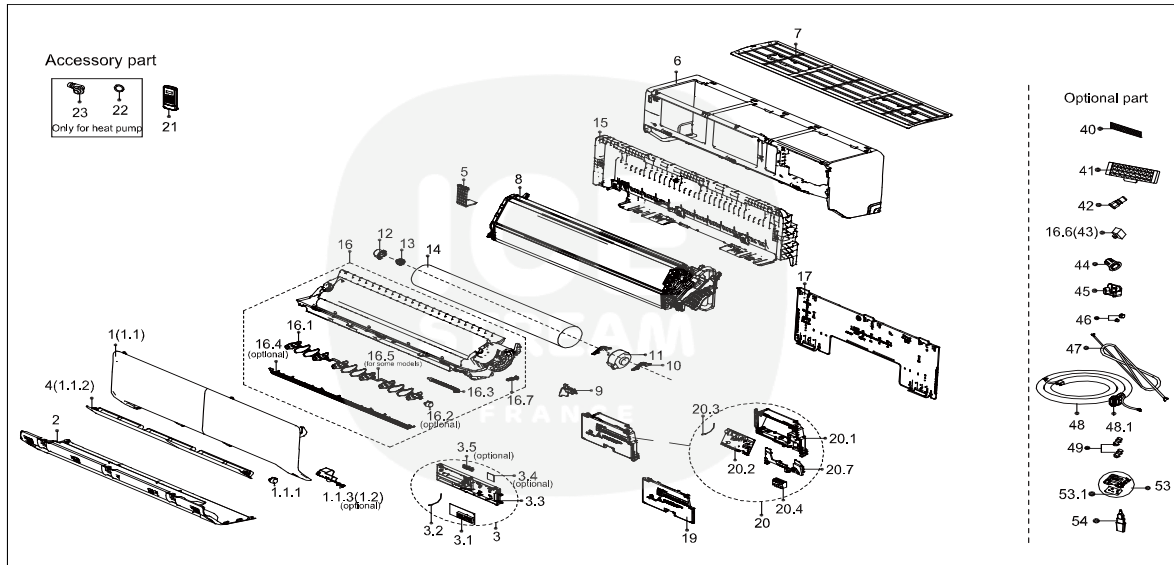

ISSL242DRI - Unité intérieure - Vue éclatée/ Indoor Unit - Exploded View

ISSL242DRI	Pièces détachées/ Spare parts		
	Code	Pièces / Part Name	Quantité
1	12122000A89228	Panel assembly	1
1.1	12122000A85073	Panel assembly	1
1.1.1	11002010000326	Stepper Motor	2
1.1.2	12122000A85061	Horizontal louver	1
2	12122000A83283	Panel assembly	1
3	17222000A60273	Display box subassembly	1
3.1	17122000050213	Display board subassembly	1
3.2	11201007003103	Room Temperature Sensor	1
3.3	12122000026921	Display box	1
4	12122000A89228	Panel assembly	1
5	12122000027407	Chassis support I	1
6	12122000A85077	Panel frame assembly	1
7	12122000027419	Filter filter subassembly	1
8	15822000011176	Evaporator assembly	1
9	12122000027408	pipe clamp board	1
10	12122000012959	Fixing board of fan motor	2
11	11002015008646	Brushless DC Motor	1
12	12122000000350	Bearing holder	1
13	12622000000131	Bearing components	1
14	12100102000716	Cross flow fan	1
15	12122000027405	Chassis assembly(above)	1
16	12122000027826	Chassis assembly(below)	1
16.1	12122000027743	Horizontal louver	3
16.3	12100501000032	Drain hose	1
16.7	12622000000030	Drainage plug	1
17	12222000014246	Installation plate subassembly	1
19	12122000027418	Cover of electronic control box subassembly	1
20	17222000033135	Electronic control box subassembly (Mid-and low-end)	1
20.1	12122000027403	Electronic control box subassembly	1
20.2	17122000050283	Main control board subassembly	1
20.3	11201007003444	Pipe Temperature Sensor	1
20.4	17400401000576	Wire joint	1
20.7	12122000027404	Electrical Control Box holder	1
21	17317000A61887	Remote controller	1
22	12600701000039	seal ring	1
23	12100509000061	Drain hose	1
40	12100204000685	Air freshening filter	1
42	15500209000002	Detection valve	1
45	12122000029201	Bracket of remote Controller	1
46	15500406000003	Copper nut	1
46	15500406000010	Copper nut	1