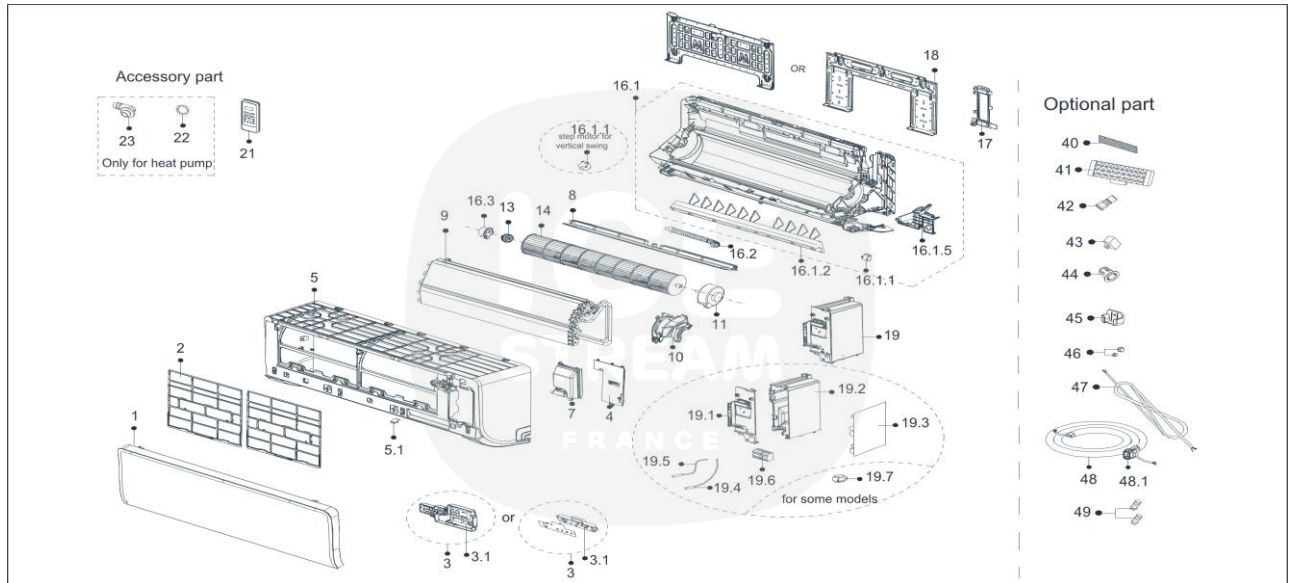

ISSAG122DRI32 - Unité intérieure - Vue éclatée/ Indoor Unit - Exploded View

ISSAG122DRI32	Pièces détachées/ Spare parts		
	Code	Pièces / Part Name	Quantité
1	12122000A84638	Panel assembly	1
2	12100204000522	Filter Assembly	2
3	17222000A68292	Display box subassembly	1
3.1	17122000062267	Display Board Subassembly	1
4	12122000024739	Cover Plate	1
5	12122000025543	Panel Frame Assembly	1
5.1	12122000013139	Screw Cap	1
7	12122000025064	Cover Board For Wiring	1
8	12122000025544	Louver Subassembly	1
9	15822000010276	Evaporator Assembly	1
10	12122000029503	Motor Cover	1
11	11002015012989	Brushless DC Motor	1
13	12622000000131	Bearing Block Assembly	1
14	12100102000576	Cross Flow Fan	1
16	12122000025981	Chassis Assembly	1
16.1	12122000026442	Chassis assembly	1
16.1.1	11002010000143	Stepper Motor	1
16.1.2	12122000024736	Vortex Tongue Bar	1
16.1.5	12122000024735	Anti mouse baffle	1
16.1.6	12100501000032	Drain Hose	1
16.1.7	12122000000344	Electricity Preventing Axis	1
16.1.9	12622000000030	Drainage plug	1
16.3	12122000000350	Bearing Sleeve	1
17	12122000012943	pipe clamp board	1
18	12222000000018	Installation Plate	1
19	17222000A62792	Electronic control box subassembly (Mid-and low-end)	1
19.1	12122000025621	Cover of Electronic Control Box(BMC)	1
19.3	17122000054904	Main Control Board Subassembly	1
19.4	11201007003424	Room Temperature Sensor	1
19.5	11201007003447	Pipe Temperature Sensor	1
19.6	17400401000576	Wire Joint	1
21	17317000A61887	Remote controller	1
22	12600701000039	Sealing Ring	1
23	12100509000061	Water Outlet Pipe	1
40	12100204000685	Cold Catalyst Air Filter	1
45	12122000029201	Bracket of Remote Controller	1
46	15500406000010	Flare Nut	1
46	15500406000016	Flare Nut	1
49	17401202A00237	Power cord subassembly	1