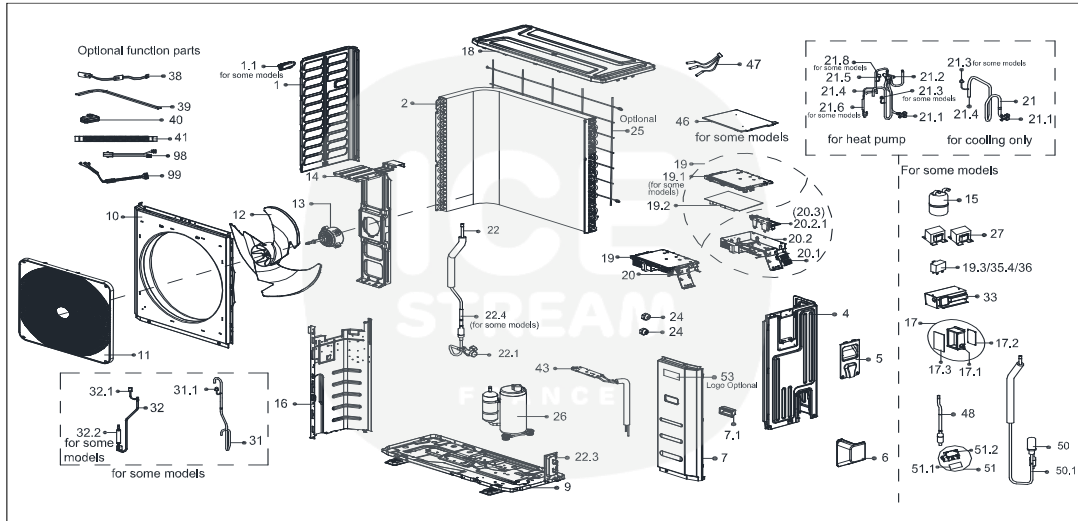

IOS422DROV2 - Unité extérieure - Vue éclatée/ Outdoor Unit - Exploded View

IOS422DROV2	Pièces détachées/ Spare parts		
	Code	Pièces / Part Name	Quantité
1	12222500000539	Left Side Plate Assembly of Cabinet	1
1.1	12100701000033	Small handle	1
2	158220000009578	Condenser assembly	1
4	12222500000534	Rear Right Clapboard Assembly	1
5	122222000001115	Big handle	1
6	121222000002695	Water Collector	1
7	122225000000633	Front Right Clapboard Assembly	1
7.1	12100702000038	Handle	1
9	122220000004762	Chassis assembly	1
10	122220000004983	Front panel	1
11	121220000002045	Air-Out Mesh Enclosure	1
12	121001050000084	Axial Flow Fan	1
13	110020150000247	Brushless DC Motor	1
14	12222500000547	Supporter subassembly of fan motor	1
15	155005080000002	Liquid-storage tank	1
16	122220000012328	Partition board assembly	1
18	12222500000587	Top Cover Assembly	1
19	17222000A61731	Electronic control box subassembly	1
19.1	121220000025662	Cover of electronic control box	1
19.2	17122000051510	Outdoor main control board subassembly	1
20	172220000034217	Terminal board subassembly	1
20.1	17400401000068	Terminal	1
20.2	122220000012985	Electronic installing box subassembly	1
20.2.1	121220000024381	U-Typed Support with Copper Pipe	1
21	154225000000236	4-way valve assembly	1
21.1	155002040000025	Gas valve	1
21.2	155002160000681	Four-Way Valve	1
21.4	151230000008207	Suction pipe	1
21.5	151230000003661	Discharge pipe	1
22	154220000019295	Liquid valve assembly	1
22.1	155002080000286	Liquid Valve	1
22.3	122222000002110	Valve plate	1
22.4	15500210001988	Throttle valve	1
24	155004060000003	Copper nut	1
24	155004060000010	Copper nut	1
25	122220000006604	Rear net	1