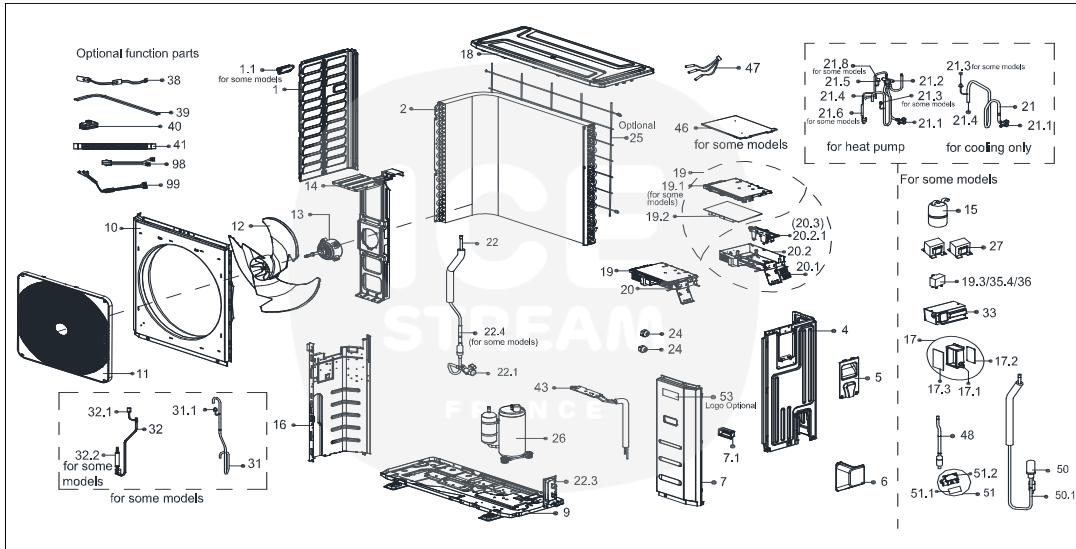

IOS362DROV2 - Unité extérieure - Vue éclatée/ Outdoor Unit - Exploded View

IOS362DROV2	Pièces détachées/ Spare parts		
	Code	Pièces / Part Name	Quantité
1	12222500000539	Left Side Plate Assembly of Cabinet	1
1.1	12100701000033	Small handle	1
2	158220000008779	Condenser assembly	1
4	12222500000534	Rear Right Clapboard Assembly	1
5	122222000001115	Big handle	1
6	121222000002695	Water Collector	1
7	122225000000633	Front Right Clapboard Assembly	1
7.1	12100702000038	Handle	1
9	122220000004762	Chassis assembly	1
10	122220000004983	Front panel	1
11	121220000002045	Air-Out Mesh Enclosure	1
12	121001050000084	Axial Flow Fan	1
13	110020150000247	Brushless DC Motor	1
14	122220000005162	Motor Bracket Assembly	1
15	155005080000315	Accumulator cylinder	1
16	122220000012328	Partition board assembly	1
18	122225000000587	Top Cover Assembly	1
19	17222000A61854	Electronic control box subassembly	1
19.1	121220000025662	Cover of electronic control box	1
19.2	171220000051522	Outdoor main control board subassembly	1
20	172220000034217	Terminal board subassembly	1
20.1	17400401000068	Terminal	1
20.2	122220000012985	Electronic installing box subassembly	1
20.2.1	121220000024381	U-Typed Support with Copper Pipe	1
21	154225000000197	4-way valve assembly	1
21.1	155002040000025	Gas valve	1
21.2	155002160000361	Four-Way Valve	1
21.4	15122500001082	Suction pipe	1
21.5	15122500001081	Discharge pipe	1
22	154220000019472	Liquid valve assembly	1
22.1	155002080000286	Liquid Valve	1
22.3	122222000002110	Valve plate	1
22.4	15500210002108	Throttle valve	1
24	155004060000003	Copper nut	1
24	155004060000010	Copper nut	1
25	122220000006604	Rear net	1