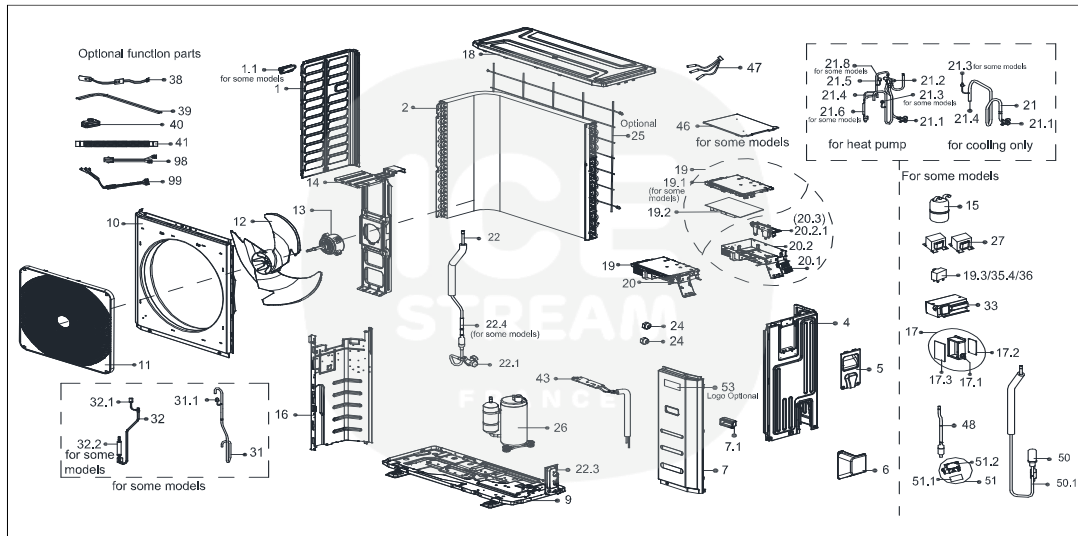

# IOS362.3DROV2 - Unité extérieure - Vue éclatée/ Outdoor Unit - Exploded View

IOS362.3DROV2	Pièces détachées/ Spare parts		
	Code	Pièces / Part Name	Quantité
1	12222500000539	Left Side Plate Assembly of Cabinet	1
1.1	12100701000033	Small handle	1
2	158220000008779	Condenser assembly	1
4	12222500000534	Rear Right Clapboard Assembly	1
5	122222000001115	Big handle	1
6	121222000002695	Water Collector	1
7	122225000000633	Front Right Clapboard Assembly	1
7.1	12100702000038	Handle	1
9	122220000004762	Chassis assembly	1
10	122220000004983	Front panel	1
11	121220000002045	Air-Out Mesh Enclosure	1
12	121001050000084	Axial Flow Fan	1
13	110020150000247	Brushless DC Motor	1
14	122220000005162	Motor Bracket Assembly	1
15	155005080000315	Accumulator cylinder	1
16	122220000012328	Partition board assembly	1
17	172220000009112	Electronic control box subassembly	1
17.1	122230000000052	Electronic control box	1
17.2	11203803000154	Radiator	1
17.3	17122000018428	Inverter control board subassembly	1
18	122225000000587	Top Cover Assembly	1
19	17222000A62673	Electronic control box subassembly	1
19.2	17122000A39910	Outdoor main control board subassembly	1
20	17222000031219	Terminal board subassembly	1
20.1	17400401000013	Terminal	1
20.1	17400401000032	Terminal	1
20.2	12222000012305	Electronic installing box subassembly	1
20.3	12122000024381	U-Typed Support with Copper Pipe	1
21	15422500000197	4-way valve assembly	1
21.1	155002040000025	Gas valve	1
21.2	155002160000361	Four-Way Valve	1
21.4	15122500001082	Suction pipe	1
21.5	15122500001081	Discharge pipe	1
22	15422000017497	Liquid valve assembly	1
22.1	155002080000286	Liquid Valve	1
22.3	122222000002110	Valve plate	1