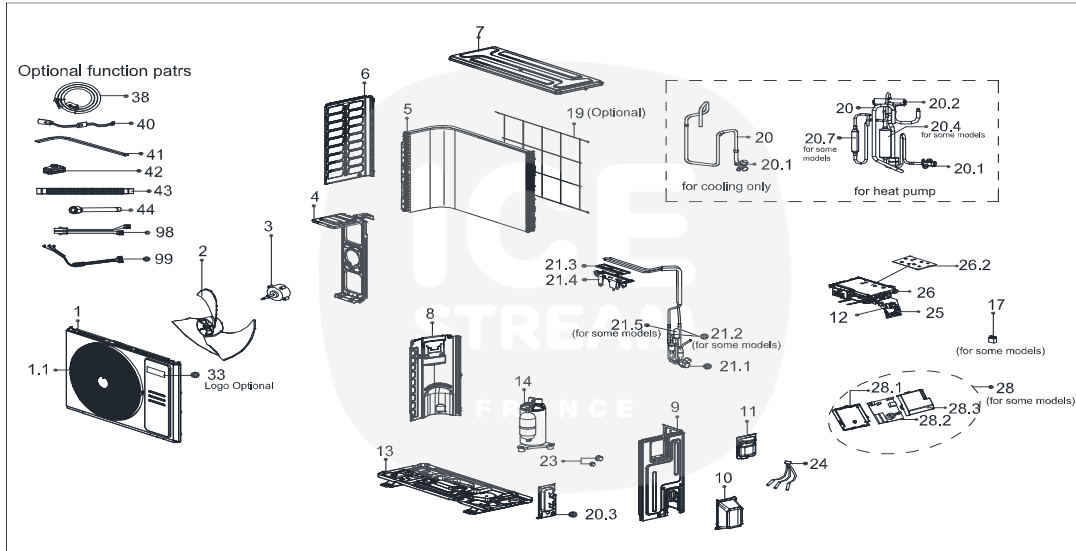

## IOS242DROV2 - Unité extérieure - Vue éclatée/ Outdoor Unit - Exploded View

IOS242DROV2	Pièces détachées/ Spare parts		
	Code	Pièces / Part Name	Quantité
1	12222000013505	Front panel	1
1.1	12122000026421	Air-Out Mesh Enclosure	1
2	12100105000841	Axial Flow Fan	1
3	11002015000366	Brushless DC Motor	1
4	12222000012371	Motor Bracket	1
5	15822000009836	Condenser assembly	1
6	12222000012929	Left Side Panel	1
7	12222000005737	Top Cover Assembly	1
8	12222000013245	Partition board assembly	1
9	12222000012930	Right Clapboard Assembly	1
10	12122000007150	Water Collector	1
11	12122000024624	Big handle(BMC)	1
12	17400401000075	Terminal	1
13	12222000013507	Chassis Assembly	1
14	11103020006879	DC Inverter rotary compressor	1
19	12222000013085	Rear Net	1
20	15422000019694	4-way valve assembly	1
20.1	15500204000502	Gas Valve	1
20.2	15500216000026	4-way Valve	1
20.3	12222000005738	Valve Plate	1
20.4	15122000027161	Muffler subassembly	1
20.7	15122000027116	Muffler subassembly	1
21	15422000019272	Liquid valve assembly	1
21.1	15500208000286	Liquid Valve	1
21.2	15500210004472	Throttle valve	1
21.3	11203803001176	Radiator	1
21.4	12122000011478	U-Typed Support with Copper Pipe	1
21.5	15500213000176	Electronic expansion valve body	1
23	15500406000003	Copper nut	1
23	15500406000010	Copper nut	1
24	11201011000188	Combination Sensor	1
25	17222000031763	Terminal Board Subassembly	1
26	17222000A61457	Electronic control box subassembly	1
26.2	17122000A42762	Outdoor main control board subassembly	1
40	17402001000603	Crankcase Electric Heating Strip	1
41	17402002000544	tube type electric heater	1