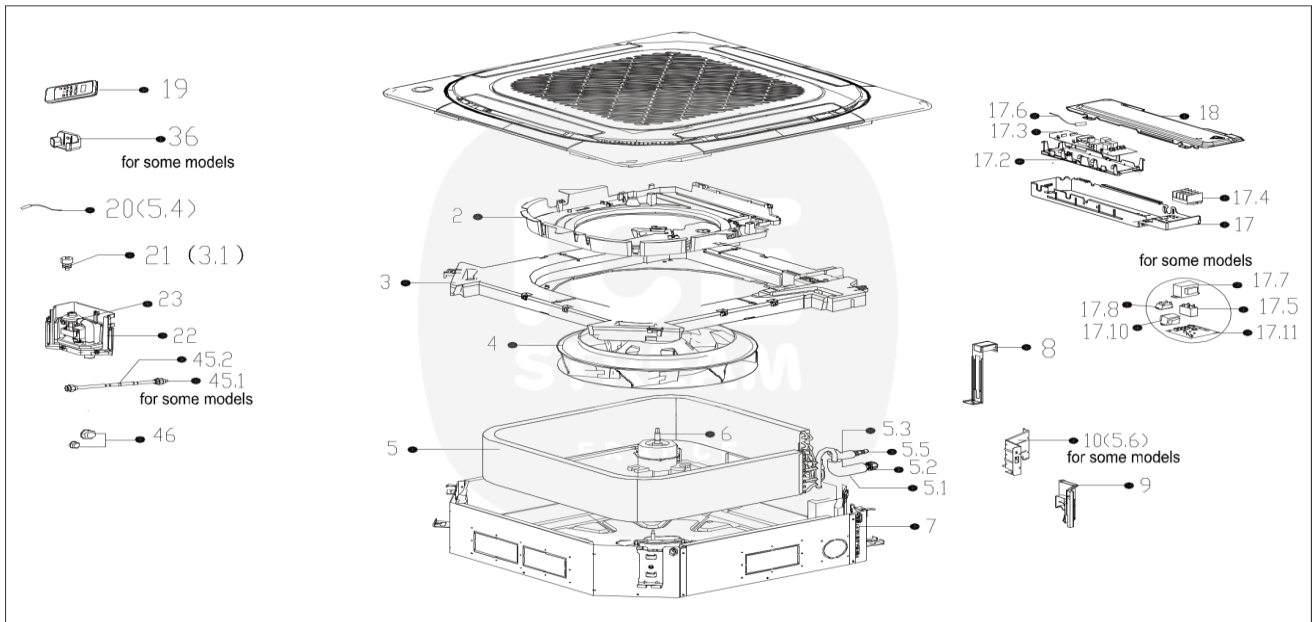

IAS482DRIV2 - Unité intérieure - Vue éclatée/ Indoor Unit - Exploded View

IAS482DRIV2	Pièces détachées/ Spare parts		
	Code	Pièces / Part Name	Quantité
2	12122500002029	Ventilation ring	1
3	12822500000450	Drainage Pan Assembly	1
3.1	17400511001044	Water Level Switch	1
4	12100103001484	Centrifugal Fan	1
5	15822500002379	Evaporator Assembly	1
5.1	15122500003256	Evaporator outlet pipe subassembly	1
5.2	15500404000005	Pipe Nut	1
5.3	15122500003257	Evaporator inlet pipe subassembly	1
5.5	15500209000002	Pin Valve	1
5.6	12222500002092	Evaporator fixing board subassembly	1
6	11002015012308	Brushless DC Motor	1
7	12222500002052	Chassis Assembly	1
8	12222500000090	Evaporator Fixing Hanger	2
9	12122500002028	Pipe fixing board subassembly	1
17	17222500A04618	Electronic control box subassembly	1
17.2	12122500002047	Insulation Plate	1
17.3	17122500A03212	Main control board subassembly	1
17.4	17400401000032	Terminal	1
17.6	11201007003424	Room Temperature Sensor	1
17.7	17400306001543	Reactor	1
17.11	1712200048868	Humidity Sensor Subassembly	1
18	12222500002033	Electric Control Box Cover	1
19	17317000A61887	Remote controller	1
20	11201007003442	Pipe Temperature Sensor	1
22	12122500002027	External Water Pump Box Assembly	1
23	11001010001757	Induction Pump	1
36	12122000029201	Bracket of Remote Controller	1
37	17317100A32766	Wired controller	1
41	12011600005258	Accessory kit	1
46	15500406000003	Flare Nut	1
46	15500406000010	Flare Nut	1