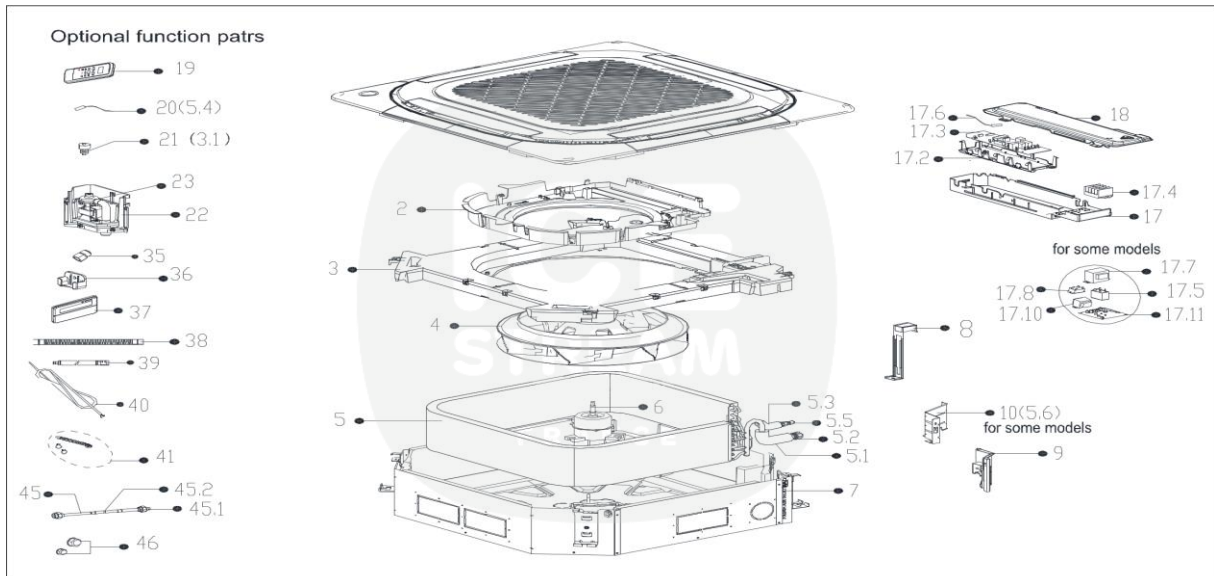

IAS422DRIV2 - Unité intérieure - Vue éclatée/ Indoor Unit - Exploded View

IAS422DRIV2	Pièces détachées/ Spare parts		
	Code	Pièces / Part Name	Quantité
2	12122500002029	Ventilation ring	1
3	12822500000450	Drainage Pan Assembly	1
3.1	17400511001044	Water Level Switch	1
4	12100103001484	Centrifugal Fan	1
5	15822500002379	Evaporator Assembly	1
5.1	15122500003256	Evaporator outlet pipe subassembly	1
5.2	15500404000005	Pipe Nut	1
5.3	15122500003257	Evaporator inlet pipe subassembly	1
5.5	15500209000002	Pin Valve	1
5.6	12222500002092	Evaporator fixing board subassembly	1
6	11002015012308	Brushless DC Motor	1
7	12222500002052	Chassis Assembly	1
8	12222500000090	Evaporator Fixing Hanger	2
9	12122500002028	Pipe fixing board subassembly	1
17	17222500A04618	Electronic control box subassembly	1
17.2	12122500002047	Insulation Plate	1
17.3	17122500A03212	Main control board subassembly	1
17.4	17400401000032	Terminal	1
17.6	11201007003424	Room Temperature Sensor	1
17.7	17400306001543	Reactor	1
17.11	1712200048868	Humidity Sensor Subassembly	1
18	12222500002033	Electric Control Box Cover	1
19	17317000A61887	Remote controller	1
20	11201007003442	Pipe Temperature Sensor	1
22	12122500002027	External Water Pump Box Assembly	1
23	11001010001757	Induction Pump	1
36	12122000029201	Bracket of Remote Controller	1
37	17317100A32766	Wired controller	1
41	12011600005258	Accessory kit	1
46	15500406000003	Flare Nut	1
46	15500406000010	Flare Nut	1