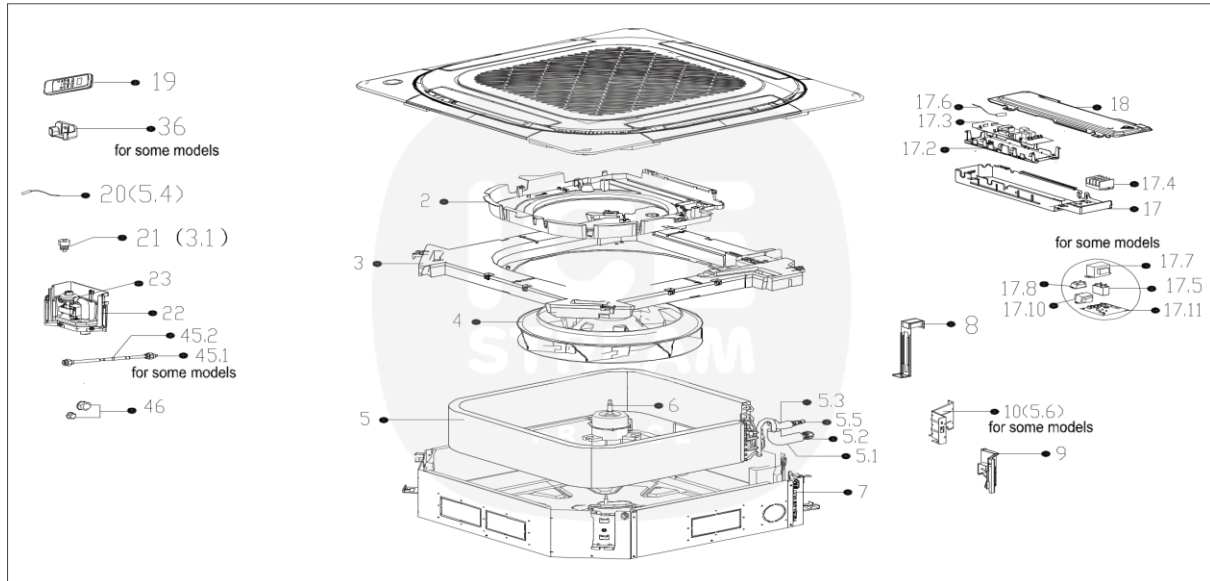

IAS362DRIV2 - Unité intérieure - Vue éclatée/ Indoor Unit - Exploded View

IAS362DRIV2	Pièces détachées/ Spare parts		
	Code	Pièces / Part Name	Quantité
2	12122500002031	Air Guide Ring	1
3	12822500000450	Drainage Pan Assembly	1
3.1	17400511001044	Water Level Switch	1
4	12100103001504	centrifuge fan	1
5	15822500002384	Evaporator Assembly	1
5.1	15122500003261	Evaporator outlet pipe subassembly	1
5.2	15500404000005	Pipe Nut	1
5.3	15122500003260	Evaporator inlet pipe subassembly	1
5.5	15500209000002	Pin Valve	1
6	11002015012308	Brushless DC Motor	1
7	12222500002094	Chassis Assembly	1
8	12222500000089	Evaporator Fixing Hanger	1
9	12122500002028	Pipe fixing board subassembly	1
10	12222500002092	Evaporator fixing board subassembly	1
17	17222500A04618	Electronic control box subassembly	1
17.2	12122500002047	Insulation Plate	1
17.3	17122500A03212	Main control board subassembly	1
17.4	17400401000032	Terminal	1
17.6	11201007003424	Room Temperature Sensor	1
17.7	17400306001543	Reactor	1
17.11	1712200048868	Humidity Sensor Subassembly	1
18	12222500002033	Electric Control Box Cover	1
19	17317000A61887	Remote controller	1
20	11201007003442	Pipe Temperature Sensor	1
22	12122500002027	External Water Pump Box Assembly	1
23	11001010001757	Induction Pump	1
36	12122000029201	Bracket of Remote Controller	1
37	17317100A32766	Wired controller	1
41	12011600005258	Accessory kit	1
46	15500406000003	Flare Nut	1
46	15500406000010	Flare Nut	1