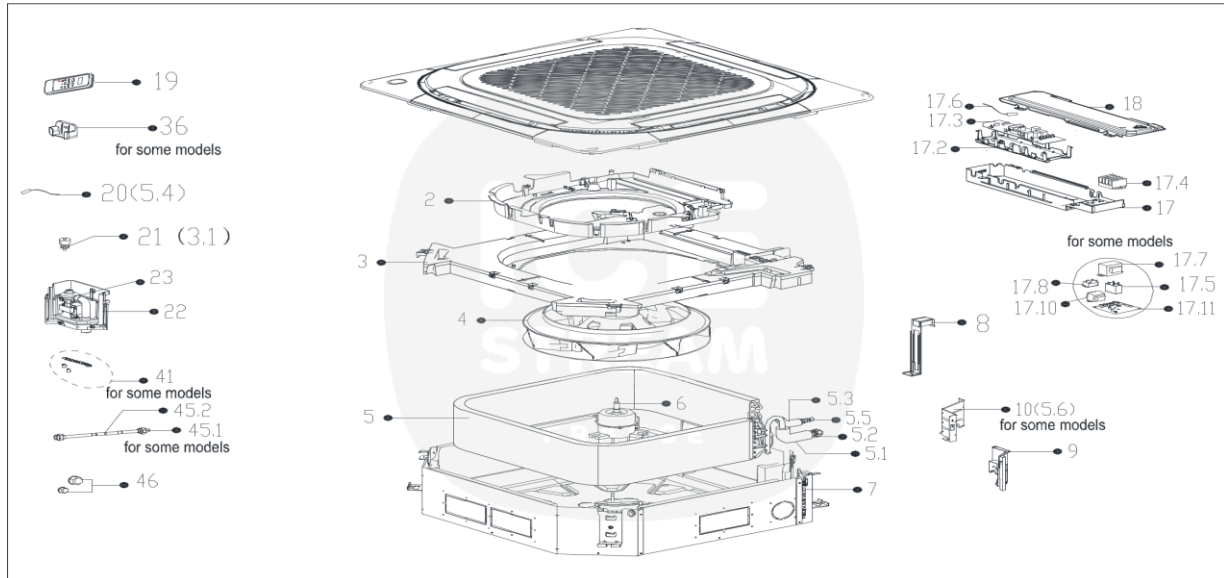

## IAS302DRIV2 - Unité intérieure - Vue éclatée/ Indoor Unit - Exploded View

IAS302DRIV2	Pièces détachées/ Spare parts		
	Code	Pièces / Part Name	Quantité
2	12122500002031	Air Guide Ring	1
3	12822500000450	Drainage Pan Assembly	1
3.1	17400511001044	Water Level Switch	1
4	12100103001504	centrifuge fan	1
5	15822500002382	Evaporator Assembly	1
5.1	15122500003258	Evaporator outlet pipe subassembly	1
5.2	15500404000005	Pipe Nut	1
5.3	15122500003259	Evaporator inlet pipe subassembly	1
5.4	11201007003442	Pipe Temperature Sensor	1
5.5	15500209000002	Pin Valve	1
6	11002015012308	Brushless DC Motor	1
7	12222500002094	Chassis Assembly	1
8	12222500000092	Evaporator Fixing Hanger	1
9	12122500002028	Pipe fixing board subassembly	1
10	12222500001673	Evaporator fixing board subassembly	1
17	17222500A04617	Electronic control box subassembly	1
17.2	12122500002047	Insulation Plate	1
17.3	17122500A03207	Main control board subassembly	1
17.4	17400401000032	Terminal	1
17.6	11201007003424	Room Temperature Sensor	1
17.7	174003060000923	Reactor	1
17.11	17122000048868	Humidity Sensor Subassembly	1
18	12222500002033	Electric Control Box Cover	1
19	17317000A61887	Remote controller	1
22	12122500002027	External Water Pump Box Assembly	1
23	11001010001757	Induction Pump	1
36	12122000029201	Bracket of Remote Controller	1
37	17317100A32766	Wired controller	1
41	12011600005258	Accessory kit	1
46	15500406000003	Flare Nut	1
46	15500406000010	Flare Nut	1