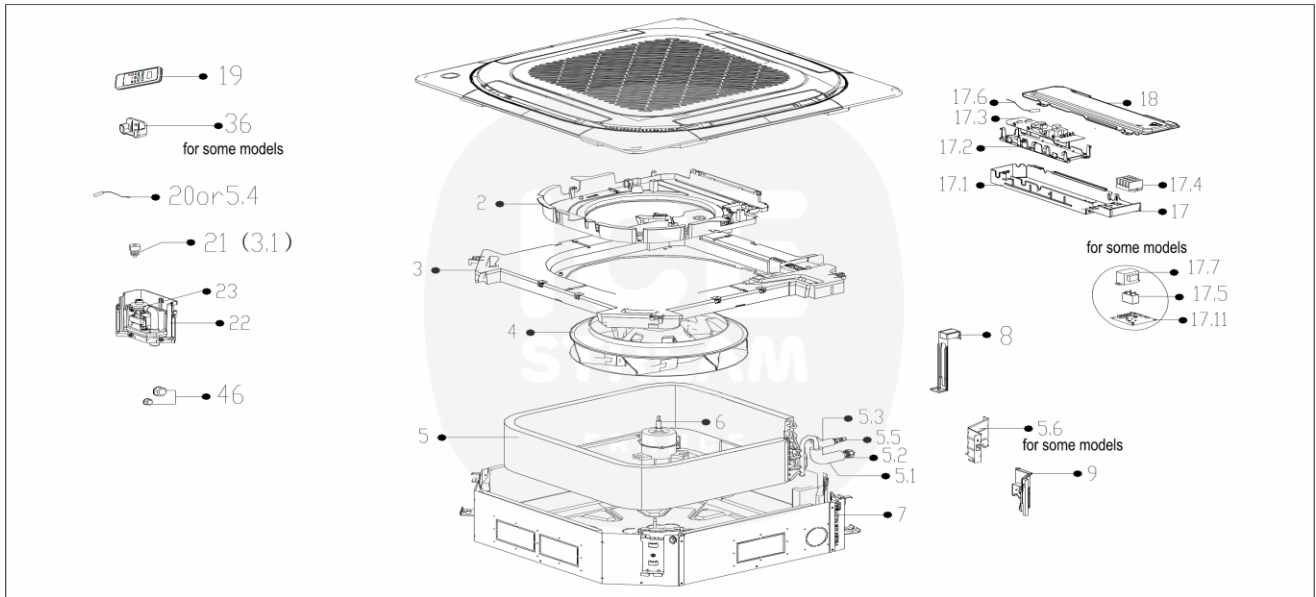

IAS242DRIV2 - Unité intérieure - Vue éclatée/ Indoor Unit - Exploded View

IAS242DRIV2	Pièces détachées/ Spare parts		
	Code	Pièces / Part Name	Quantité
2	12122500002031	Air Guide Ring	1
3	12822500000450	Drainage Pan Assembly	1
3.1	17400511001044	Water Level Switch	1
4	12100103000149	Centrifugal Fan	1
5	15822500002359	Evaporator Assembly	1
5.1	15122500003156	Evaporator outlet pipe subassembly	1
5.2	15500404000005	Pipe Nut	1
5.3	15122500003237	Evaporator inlet pipe subassembly	1
5.4	11201007003442	Pipe Temperature Sensor	1
5.5	15500209000002	Pin Valve	1
6	11002015012268	Brushless DC Motor	1
7	12222500002035	Chassis Assembly	1
8	12222500000084	Evaporator Fixing Hanger	1
9	12122500002028	Pipe fixing board subassembly	1
10	12222500001673	Evaporator fixing board subassembly	1
17	17222500A04658	Electronic control box subassembly	1
17.2	12122500002047	Insulation Plate	1
17.3	17122500A03210	Main control board subassembly	1
17.4	17400401000032	Terminal	1
17.6	11201007003424	Room Temperature Sensor	1
17.7	174003060000923	Reactor	1
17.11	17122000048868	Humidity Sensor Subassembly	1
18	12222500002033	Electric Control Box Cover	1
19	17317000A61887	Remote controller	1
22	12122500002027	External Water Pump Box Assembly	1
23	11001010001757	Induction Pump	1
36	12122000029201	Bracket of Remote Controller	1
37	17317100A32766	Wired controller	1
41	12011600005258	Accessory kit	1
46	15500406000003	Flare Nut	1
46	15500406000010	Flare Nut	1