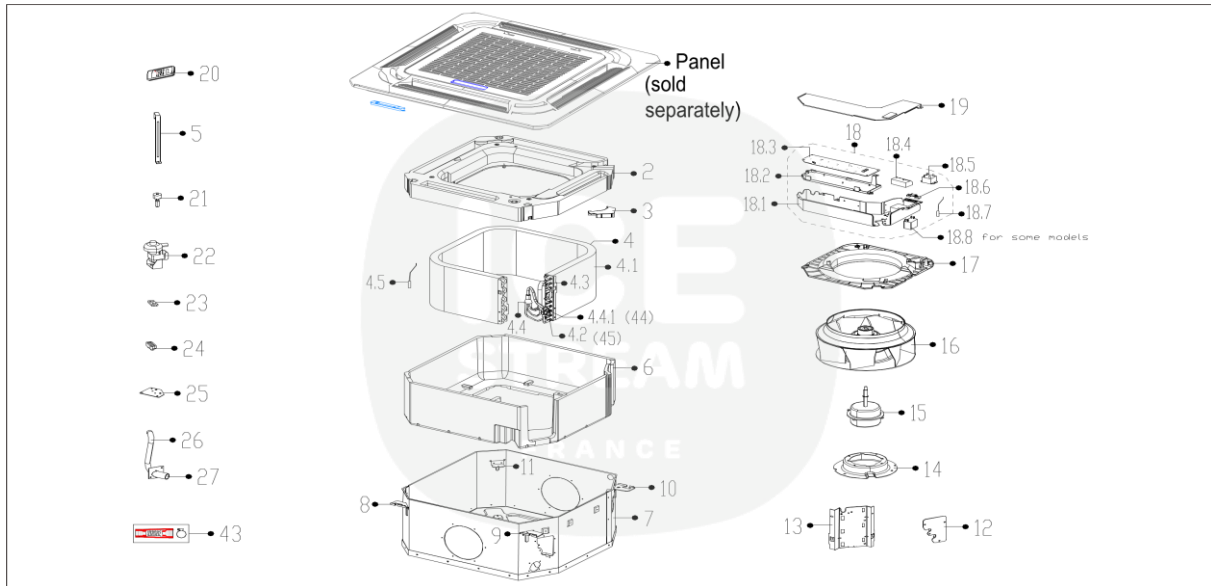

IAS182DRIV2 - Unité intérieure - Vue éclatée/ Indoor Unit - Exploded View

IAS182DRIV2	Pièces détachées/ Spare parts		
	Code	Pièces / Part Name	Quantité
2	12822500000017	Water collector assembly	1
3	12122500000022	Wire box	1
4	15822500001723	Evaporator Assembly	1
4.1	15822500001602	Evaporator	1
4.2	15122500002900	Evaporator inlet pipe subassembly	1
4.3	15122500000226	Evaporator outlet pipe subassembly	1
4.4	15122500002900	Evaporator inlet pipe subassembly	1
4.5	11201007002320	Pipe Temperature Sensor	1
5	12222500000093	Evaporator Fixing Hanger	1
6	12822500000005	Base foam subassembly	1
7	12222500000224	Chassis assembly	1
8	12222500000191	Hook	1
9	12222500000192	Hook	1
10	12222500000190	Hook	1
11	12222500000193	Hook	1
12	12122500000330	Side Cover Assembly	1
13	12222500000197	Evaporator connecting board	1
14	12222500002672	Motor mounting seat assembly	1
15	11002015000069	Brushless DC Motor	1
16	12100103000089	centrifuge fan	1
17	12122500000425	Ventilation ring	1
18	17222500003720	Electronic control box subassembly	1
18.1	12222500000165	Electronic control box	1
18.2	12122500000029	Insulation Plate	1
18.3	17122500004751	Main control board subassembly	1
18.4	17400401000097	Wire Joint	1
18.6	12200202000004	Wire clamp	1
18.7	11201007000283	Room Temperature Sensor	1
19	12222500000209	Electrical Control Box Cover Subassembly	1
20	17317000A61887	Remote controller	1
21	17400511000015	Water level sensor	1
22	11001010000063	Induction Pump	1
23	12622500000005	Drain pump rubber washer	1
24	12622500000003	Drain Pump Rubber Washer	1
25	12222500000352	Drain Pump Installation Base	1
26	12622500000012	Drain Pipe	1
27	12100510000019	Drain Pipe	1
38	12122000029201	Bracket of Remote Controller	1
39	17317100A32744	Wired controller	1
44	15500406000016	Flare Nut	1