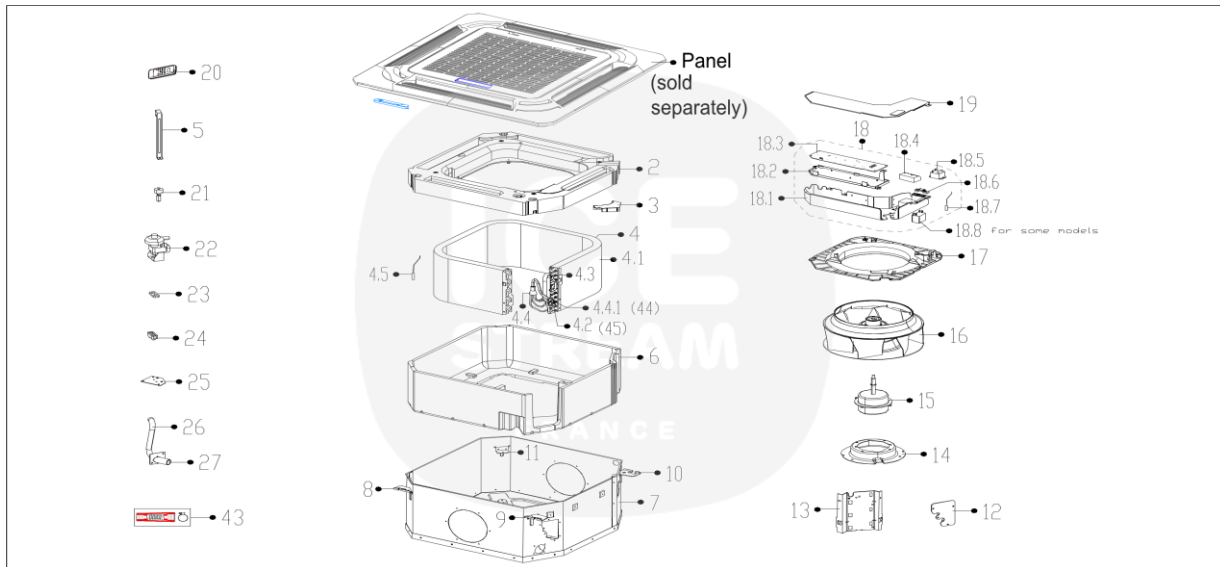

IAS122DRIV2 - Unité intérieure - Vue éclatée/ Indoor Unit - Exploded View

IAS122DRIV2	Pièces détachées/ Spare parts		
	Code	Pièces / Part Name	Quantité
2	12822500000017	Water collector assembly	1
3	12122500000022	Wire box	1
4	15822500001754	Evaporator Assembly	1
4.1	15822500001602	Evaporator	1
4.2	15122500002900	Evaporator inlet pipe subassembly	1
4.3	15122500000648	Evaporator outlet pipe subassembly	1
4.4	15122500002900	Evaporator inlet pipe subassembly	1
4.5	11201007002320	Pipe Temperature Sensor	1
5	12222500000093	Evaporator Fixing Hanger	1
6	12822500000005	Base foam subassembly	1
7	12222500000224	Chassis assembly	1
8	12222500000191	Hook	1
9	12222500000192	Hook	1
10	12222500000190	Hook	1
11	12222500000193	Hook	1
12	12122500000330	Side Cover Assembly	1
13	12222500000197	Evaporator connecting board	1
14	122225000002672	Motor mounting seat assembly	1
15	11002015000069	Brushless DC Motor	1
16	12100103000089	centrifuge fan	1
17	12122500000425	Ventilation ring	1
18	172225000003722	Electronic control box subassembly	1
18.1	12222500000165	Electronic control box	1
18.2	12122500000029	Insulation Plate	1
18.3	171225000004754	Main control board subassembly	1
18.4	17400401000097	Wire Joint	1
18.6	12200202000004	Wire clamp	1
18.7	112010070000283	Room Temperature Sensor	1
19	122225000000209	Electrical Control Box Cover Subassembly	1
20	17317000A61887	Remote controller	1
21	17400511000015	Water level sensor	1
22	11001010000063	Induction Pump	1
23	12622500000005	Drain pump rubber washer	1
24	12622500000003	Drain Pump Rubber Washer	1
25	122225000000352	Drain Pump Installation Base	1
26	12622500000012	Drain Pipe	1
27	12100510000019	Drain Pipe	1
38	12122000029201	Bracket of Remote Controller	1
39	17317100A32744	Wired controller	1
44	15500406000016	Flare Nut	1