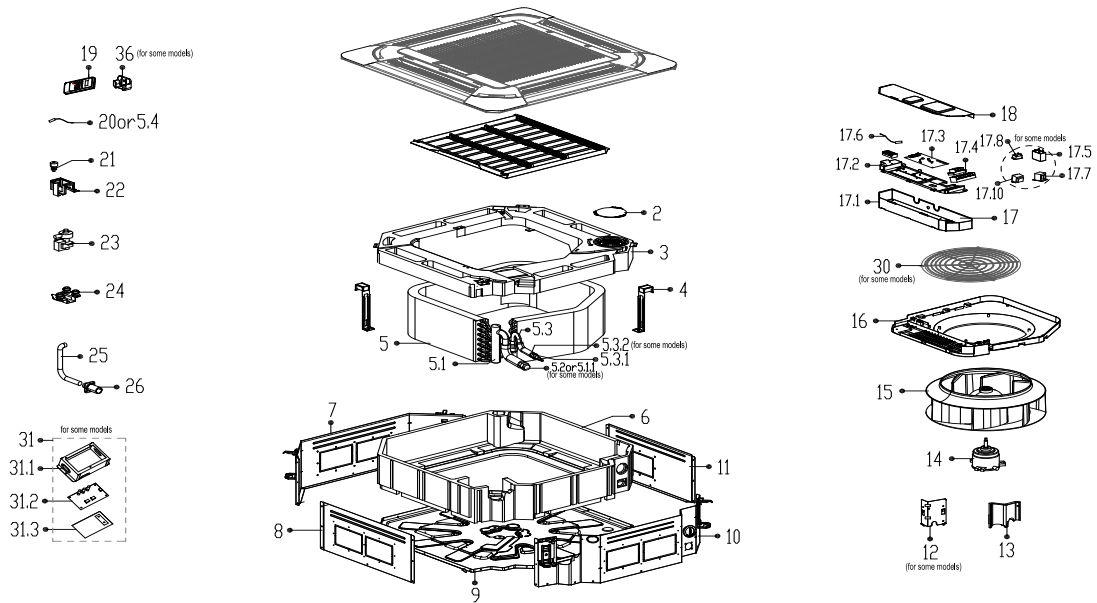

IAS 601 - UNITE INTERIEURE - VUE ECLATEE/ INDOOR UNIT - EXPLODED VIEW

PIECES DETACHEES/ SPARE PARTS

	Code	Pièces / Part Name	Quantité
2	1212250000025	Cover subassembly	1
3	1282250000059	Foam tray subassembly for condenser water	1
4	1222250000090	Evaporator fixing hanger	2
5	1582250000004	Evaporator assembly	1
5.1	15122500000649	Evaporator outlet pipe subassembly	1
5.2	15500406000008	Copper nut	1
5.3	15122500000646	Evaporator inlet pipe subassembly	1
5.3.1	15500406000010	Copper nut	1
5.4	11201007000006	Pipe Temperature Sensor	1
5.5	12222500000104	Evaporator fixing board subassembly	1
6	12822500000009	Base foam subassembly	1
7	12222500000133	coaming subassembly	1
8	12222500000240	coaming	1
9	12222500000120	Chassis	1
10	12222500000157	coaming subassembly	1
11	12222500000233	coaming	1
13	12122500000331	Pipe fixing board subassembly	1
14	11002012000231	Single phase asynchronous motor	1
15	12100103000096	Centrifugal Fan	1
16	12122500000422	Ventilation ring	1
17	17222500000820	Electronic control box subassembly	1
17.1	12222500000119	Electronic control box	1
17.2	12122500000029	Insulation plate	1
17.3	17122500001311	Main control board subassembly	1
17.4	17400401000068	Terminal	1
17.5	17400101000076	Capacitor of fan motor	1
17.6	11201007000283	Room Temperature Sensor	1
18	12222500000162	Electrical Control Box Cover Subassembly	1
19	17317000000145	Remote controller	1
20	11201007000006	Pipe Temperature Sensor	1
21	11201005000006	Water Level Sensor	1
22	12122500001147	water pump installation support	1
23	17400802000012	Water pump	1
24	12622500000006	Drain pump rubber washer	3
25	12622500000013	Drain pipe	1
26	12100509000068	Water pipe	1