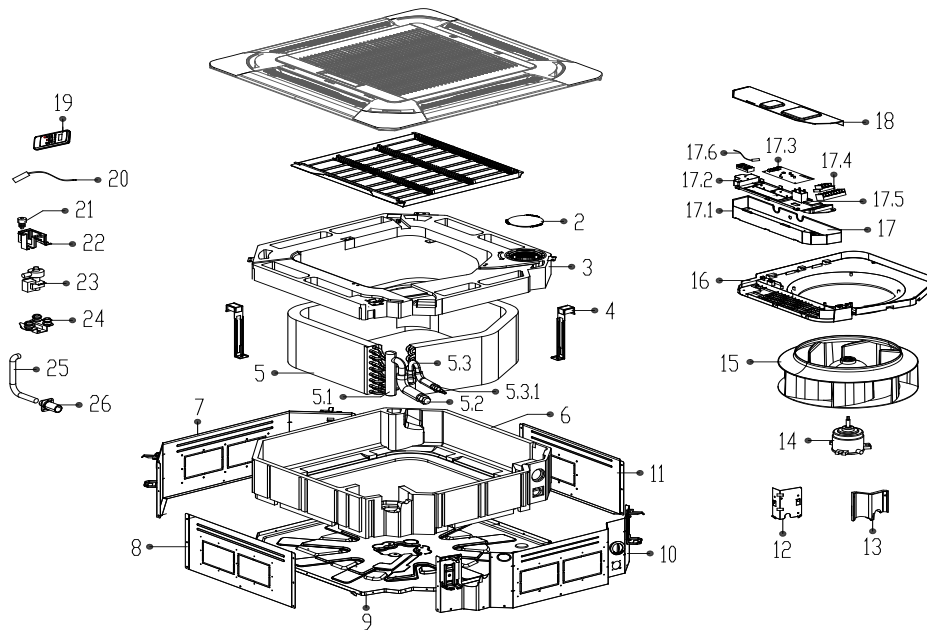

IAS 481 - UNITE INTERIEURE - VUE ECLATEE/ INDOOR UNIT - EXPLODED VIEW

PIECES DETACHEES/ SPARE PARTS			
	Code	Pièces / Part Name	Quantité
2	12122500000025	Cover subassembly	1.0
3	12822500000059	Foam tray subassembly for condenser water	1.0
4	12222500000089	Evaporator fixed hook	2.0
5	158225000000502	Evaporator assembly	1.0
5.1	151225000000230	Evaporator outlet pipe subassembly	1.0
5.2	155004060000008	Copper nut	1.0
5.3	151225000000346	Evaporator inlet pipe subassembly	1.0
5.3.1	155004060000010	Copper nut	1.0
6	128225000000015	Base foam subassembly	1.0
7	122225000000144	Coaming	1.0
8	122225000000230	coaming	1.0
9	122225000000120	Chassis	1.0
10	122225000000137	coaming subassembly	1.0
11	122225000000241	coaming	1.0
12	122225000000105	Evaporator fixing board subassembly	1.0
13	121225000000331	Pipe fixing board subassembly	1.0
14	110020120000231	Single phase asynchronous motor	1.0
15	121001030000096	Centrifugal Fan	1.0
16	121225000000420	Ventilation ring	1.0
17	172225000000820	Electronic control box subassembly	1.0
17.1	122225000000119	Electronic control box	1.0
17.2	121225000000029	Insulation plate	1.0
17.3	1712250000001311	Main control board subassembly	1.0
17.4	174004010000068	Terminal	1.0
17.5	174001010000076	Capacitor of fan motor	1.0
17.6	112010070000283	Room Temperature Sensor	1.0
18	122225000000162	Electrical Control Box Cover Subassembly	1.0
19	173170000000145	Remote controller	1.0
20	112010070000006	Pipe Temperature Sensor	1.0
21	112010050000006	Water Level Sensor	1.0
22	1212250000001147	water pump installation support	1.0
23	174008020000012	Water pump	1.0
24	126225000000006	Drain pump rubber washer	3.0
25	126225000000013	Drain pipe	1.0
26	121005090000068	Water pipe	1.0