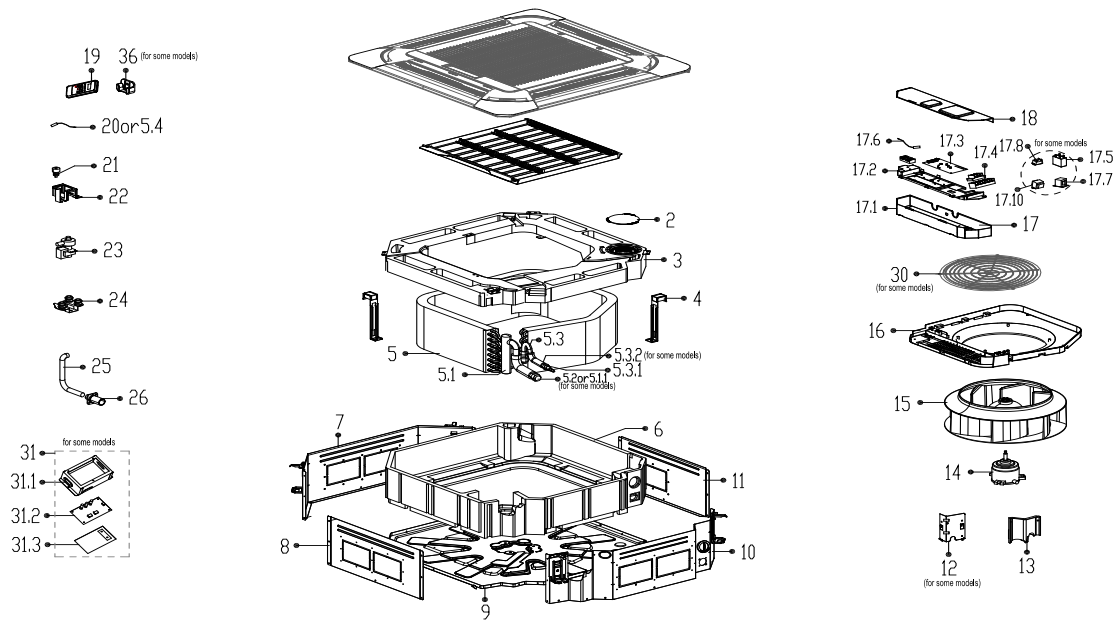

IAS 361.3 - UNITE INTERIEURE - VUE ECLATEE/ INDOOR UNIT - EXPLODED VIEW

PIECES DETACHEES/ SPARE PARTS			
	Code	Pièces / Part Name	Quantité
2	12122500000025	Cover subassembly	1.0
3	12822500000059	Foam tray subassembly for condenser water	1.0
4	12222500000092	Evaporator fixed hook	2.0
5	158225000000501	Evaporator assembly	1.0
5.1	15122500000243	Evaporator outlet pipe subassembly	1.0
5.2	15500406000008	Copper nut	1.0
5.3	15122500000298	Evaporator inlet pipe subassembly	1.0
5.3.1	155004060000010	Copper nut	1.0
6	12822500000015	Base foam subassembly	1.0
7	12222500000144	Coaming	1.0
8	12222500000230	coaming	1.0
9	12222500000120	Chassis	1.0
10	12222500000137	coaming subassembly	1.0
11	12222500000241	coaming	1.0
12	12222500000105	Evaporator fixing board subassembly	1.0
13	12122500000331	Pipe fixing board subassembly	1.0
14	11002012000231	Single phase asynchronous motor	1.0
15	12100103000096	Centrifugal Fan	1.0
16	12122500000420	Ventilation ring	1.0
17	17222500000820	Electronic control box subassembly	1.0
17.1	12222500000119	Electronic control box	1.0
17.2	12122500000029	Insulation plate	1.0
17.3	17122500001311	Main control board subassembly	1.0
17.4	17400401000068	Terminal	1.0
17.5	17400101000076	Capacitor of fan motor	1.0
17.6	11201007000283	Room Temperature Sensor	1.0
18	12222500000162	Electrical Control Box Cover Subassembly	1.0
19	17317000000145	Remote controller	1.0
20	11201007000006	Pipe Temperature Sensor	1.0
21	11201005000006	Water Level Sensor	1.0
22	12122500001147	water pump installation support	1.0
23	17400802000012	Water pump	1.0
24	12622500000006	Drain pump rubber washer	3.0
25	12622500000013	Drain pipe	1.0
26	12100509000068	Water pipe	1.0