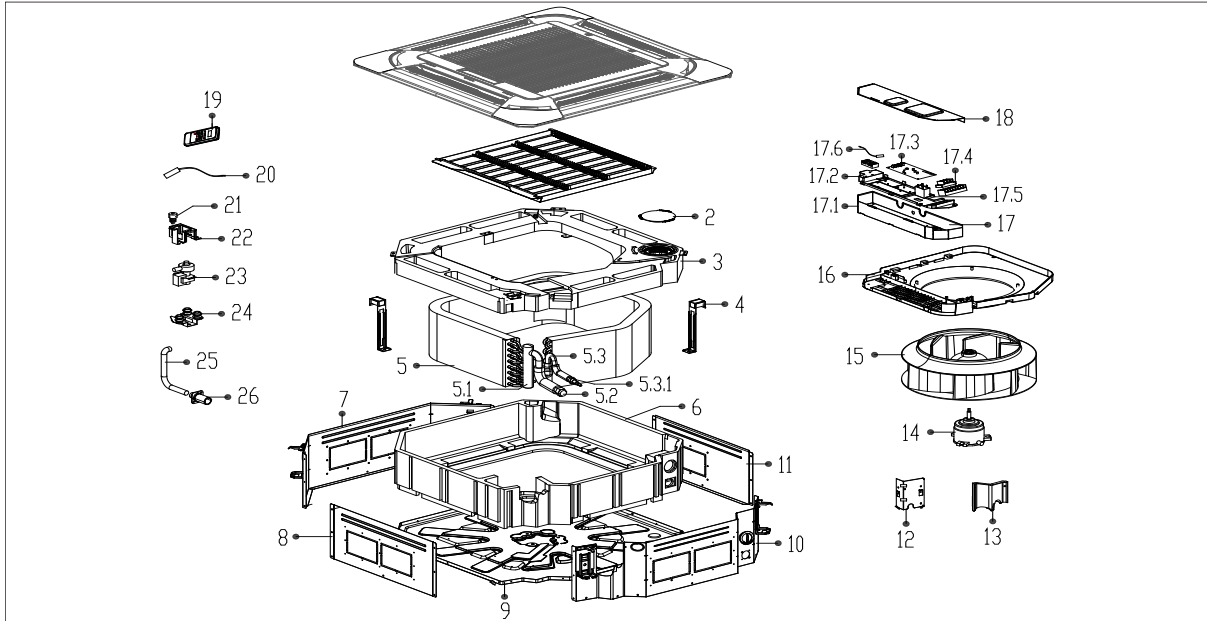

# IAS 301 - UNITE INTERIEURE - VUE ECLATEE/ INDOOR UNIT - EXPLODED VIEW

PIECES DETACHEES/ SPARE PARTS			
	Code	Pièces / Part Name	Quantité/Quantity
2	12122500000025	Cover subassembly	1
3	12822500000059	Foam tray subassembly for condenser water	1
4	12222500000092	Evaporator fixed hook	2
5	158225000000501	Evaporator assembly	1
5.1	151225000000243	Evaporator outlet pipe subassembly	1
5.2	155004060000008	Copper nut	1
5.3	151225000000298	Evaporator inlet pipe subassembly	1
5.3.1	155004060000010	Copper nut	1
6	128225000000015	Base foam subassembly	1
7	122225000000144	Coaming	1
8	122225000000230	coaming	1
9	122225000000120	Chassis	1
10	122225000000137	coaming subassembly	1
11	122225000000241	coaming	1
12	122225000000105	Evaporator fixing board subassembly	1
13	121225000000331	Pipe fixing board subassembly	1
14	11002012000231	Single phase asynchronous motor	1
15	12100103000096	Centrifugal Fan	1
16	121225000000420	Ventilation ring	1
17	172225000000840	Electronic control box subassembly	1
17.1	122225000000119	Electronic control box	1
17.2	121225000000029	Insulation plate	1
17.3	1712250000001311	Main control board subassembly	1
17.4	174004010000068	Terminal	1
17.5	174001010000076	Capacitor of fan motor	1
17.6	112010070000283	Room Temperature Sensor	1
18	122225000000162	Electrical Control Box Cover Subassembly	1
19	173170000000145	Remote controller	1
20	112010070000006	Pipe Temperature Sensor	1
21	112010050000006	Water Level Sensor	1
22	1212250000001147	water pump installation support	1
23	174008020000012	Water pump	1
24	126225000000006	Drain pump rubber washer	3
25	126225000000013	Drain pipe	1
26	121005090000068	Water pipe	1