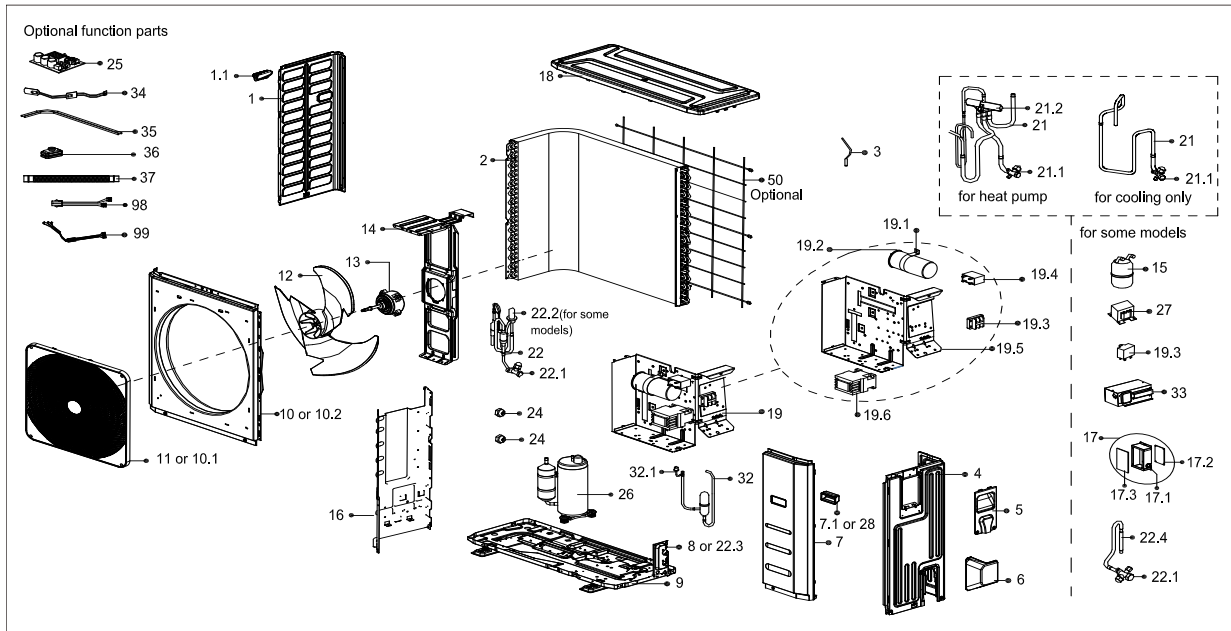

IAS 301 - UNITE EXTERIEURE - VUE ECLATEE/ OUTDOOR UNIT - EXPLODED VIEW

PIECES DETACHEES/ SPARE PARTS			
	Code	Pièces / Part Name	Quantité/Quantity
1	12222500000539	Leftside plate assembly	1
1.1	12100701000033	Small Handle	1
2	15822500000459	Condenser Assembly	1
4	12222500000534	Rear right clapboard assembly	1
5	12222200001115	Big handle	1
6	12122200002695	Water collector	1
7	12222500000633	Front right clapboard assembly	1
7.1	12100702000038	handle	1
9	12222000004882	Chassis assembly	1
10	12222000004983	Front panel	1
11	121220000020245	Air outlet grille	1
12	12100105000084	Axial flow fan	1
13	11002012003717	Single phase asynchronous motor	1
14	12222500000545	Supporter subassembly of fan motor	1
16	12222200001161	Partition board assembly	1
18	12222500000541	Top cover	1
19	17223000001380	Electronic control box subassembly	1
19.1	12200203000006	Capacitor clip	1
19.2	17400103000061	Capacitor of compressor	1
19.3	17400401000140	Terminal	1
19.3	17400401000012	Terminal	1
19.4	17400101000076	Capacitor of fan motor	1
19.5	12222200001098	Electric Component Mounted Board subassembly	1
19.6	11203502000004	AC contactor	1
21	15422500000113	Gas valve assembly	1
21.1	15500204000022	Gas valve	1
22	15423000002160	Liquid valve assembly	1
22.1	15500204000021	Gas valve	1
22.3	12222200000611	Valve plate	1
22.4	15500210000125	Throttle valve	1
24	15500406000010	Copper nut	1
24	15500406000008	Copper nut	1
26	11103010001962	Fixed Speed Rotary Compressor	1
99	17401203000884	Compressor wire subassembly	1