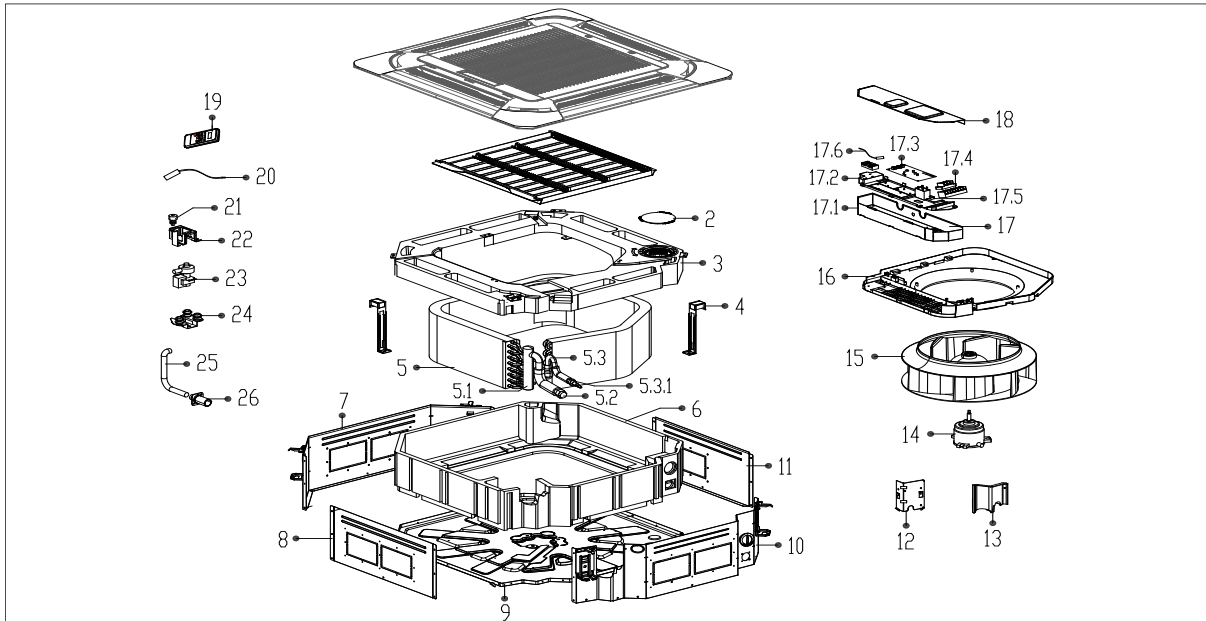

# IAS 241 - UNITE INTERIEURE - VUE ECLATEE/ INDOOR UNIT - EXPLODED VIEW

PIECES DETACHEES/ SPARE PARTS			
	Code	Pièces / Part Name	Quantité/Quantity
2	12122500000025	Cover subassembly	1
3	12822500000066	Foam tray subassembly for condenser water	1
4	12222500000084	Evaporator fixed hook	2
5	15822500000541	Evaporator assembly	1
5.1	15122500000247	Evaporator outlet pipe subassembly	1
5.2	15500406000003	Copper nut	1
5.3	15122500000276	Evaporator inlet pipe subassembly	1
5.3.1	155004060000010	Copper nut	1
6	12822500000014	Base foam subassembly	1
7	12222500000159	Coaming	1
8	12222500000232	coaming	1
9	12222500000123	Chassis	1
10	12222500000135	coaming subassembly	1
11	12222500000238	coaming	1
12	12222500000106	Evaporator fixing board subassembly	1
13	12122500000331	Pipe fixing board subassembly	1
14	11002012000990	Single phase asynchronous motor	1
15	12100103000040	Centrifugal Fan	1
16	12122500000591	Ventilation subassembly	1
17	17222500000940	Electronic control box subassembly	1
17.1	12222500000119	Electronic control box	1
17.2	12122500000029	Insulation plate	1
17.3	17122500001331	Main control board subassembly	1
17.4	17400401000068	Terminal	1
17.5	17400101000077	Capacitor of fan motor	1
17.6	11201007000283	Room Temperature Sensor	1
18	12222500000162	Electrical Control Box Cover Subassembly	1
19	17317000000145	Remote controller	1
20	11201007000006	Pipe Temperature Sensor	1
21	11201005000006	Water Level Sensor	1
22	12122500001147	water pump installation support	1
23	17400802000012	Water pump	1
24	12622500000006	Drain pump rubber washer	3
25	12622500000013	Drain pipe	1
26	12100509000068	Water pipe	1