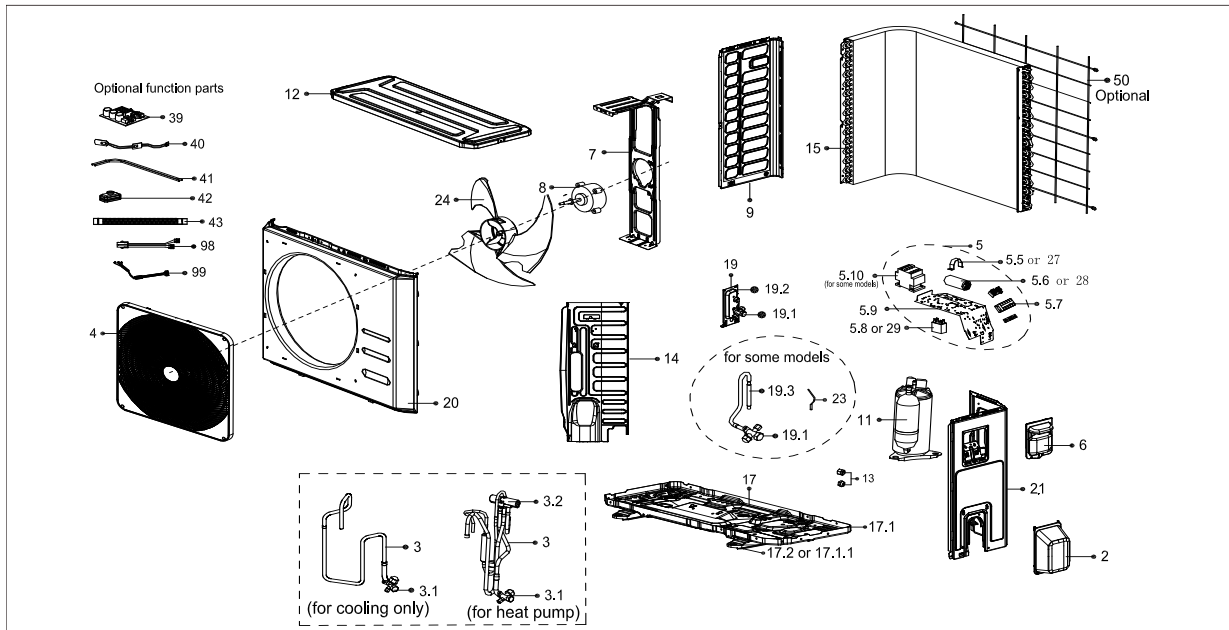

# IAS 241 - UNITE EXTERIEURE - VUE ECLATEE/ OUTDOOR UNIT - EXPLODED VIEW

PIECES DETACHEES/ SPARE PARTS			
	Code	Pièces / Part Name	Quantité/Quantity
2	12122000007150	Water collector	1
3	15422000010272	Gas valve assembly	1
3.1	15500204000025	Gas valve	1
4	12122000020242	Air outlet grille	1
5	17223000001496	Electronic control box subassembly	1
5.5	12200203000006	Capacitor clip	1
5.6	17400103000033	Capacitor of compressor	1
5.7	17400401000140	Terminal	1
5.7	17400401000012	Terminal	1
5.8	17400101000084	Capacitor of fan motor	1
5.9	12222000004942	Installation plate of electric parts subassembly	1
5.10	11203502000432	AC contactor	1
6	12100701000015	Big handle assembly	1
7	12222000004923	Supporter subassembly of fan motor	1
8	11002012008460	Single phase asynchronous motor	1
9	12222000004794	Left side plate assembly of cabinet	1
11	11103010000754	Fixed speed rotary compressor	1
12	12222000009205	Top cover assembly	1
13	15500406000003	Copper nut	1
13	15500406000010	Copper nut	1
14	12222000004943	Partition board assembly	1
15	15822000003536	Condenser Assembly	1
17	12222000004823	Chassis assembly	1
17.1	12222000009344	Chassis assembly	1
17.1.1	12222000004788	Footing	2
19	15422000006053	Liquid valve assembly	1
19.1	15500208000023	Liquid valve	1
19.2	12222000002571	Valve plate	1
19.3	15500210001149	Throttle valve	1
20	12222000004822	Front panel	1
21	12222000004785	Right side plate	1
24	12100105000181	Axial flow fan	1
99	17401203000828	Compressor wire subassembly	1