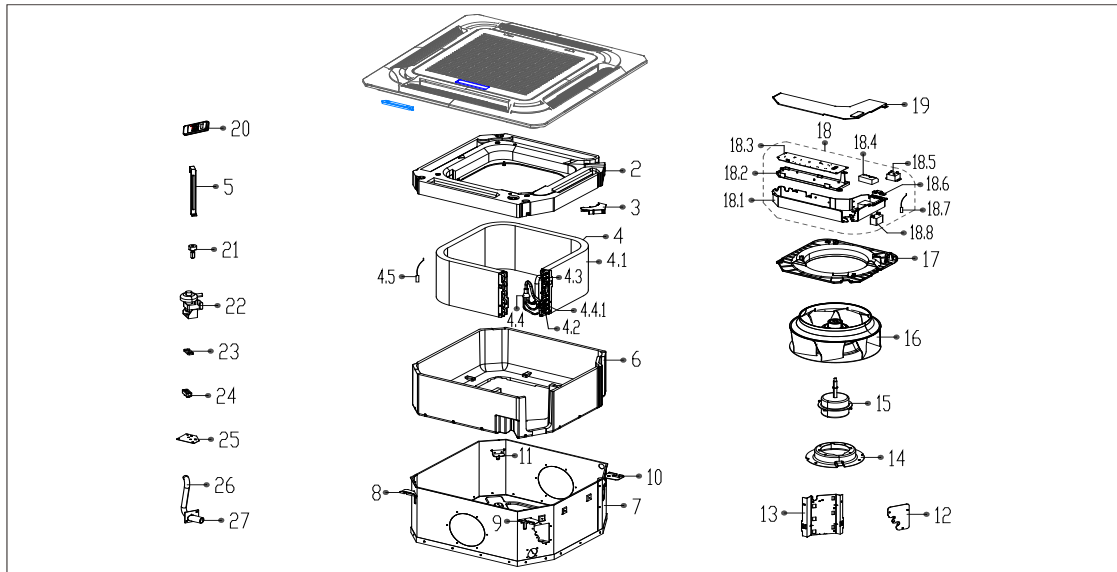

IAS 181 - UNITE INTERIEURE - VUE ECLATEE/ INDOOR UNIT - EXPLODED VIEW

PIECES DETACHEES/ SPARE PARTS			
	Code	Pièces / Part Name	Quantité/Quantity
2	1282250000017	Water collector assembly	1
3	1212250000022	Wire box	1
4	15822500000499	Evaporator assembly	1
4.1	15822500000400	Evaporator	1
4.2	15500406000012	Copper nut	1
4.3	15122500000226	Evaporator outlet pipe subassembly	1
4.4	15122500000277	Evaporator inlet pipe subassembly	1
4.4.1	15500406000016	Copper nut	1
4.5	11201007000070	Pipe Temperature Sensor	1
5	12222500000093	Evaporator fixing hanger	1
6	12822500000005	Base foam subassembly	1
7	12222500000224	Chassis Assembly	1
8	12222500000191	Hook	1
9	12222500000192	Hook	1
10	12222500000190	Hook	1
11	12222500000193	Hook	1
12	12122500000330	Pipe fixing board subassembly	1
13	12222500000197	Evaporator connecting board	1
14	12222500000199	Fan motor base	1
15	11002012000054	Single phase asynchronous motor	1
16	12100103000089	centrifuge fan	1
17	12122500000425	Ventilation ring	1
18	17222500000072	Electronic control box subassembly	1
18.1	12222500000165	Electronic control box	1
18.2	12122500000029	Insulation plate	1
18.3	17122500000341	Main control board subassembly	1
18.4	17400401000019	Terminal	1
18.5	11203401000038	Relay	1
18.6	12200203000041	Clip	1
18.7	11201007000283	Room Temperature Sensor	1
18.8	17400101000082	Capacitor of fan motor	1
19	12222500000209	Electrical Control Box Cover Subassembly	1
20	17317000000431	Remote controller	1
21	17400511000015	Water Level Switch	1
22	11001010000063	Induction pump	1
23	12622500000005	Drain pump rubber washer	1
24	12622500000003	Drain pump rubber washer	1
25	12222500000352	Drain pump installation base	1
26	12622500000012	Rubber tube	1
27	12100510000019	Drain pipe	1