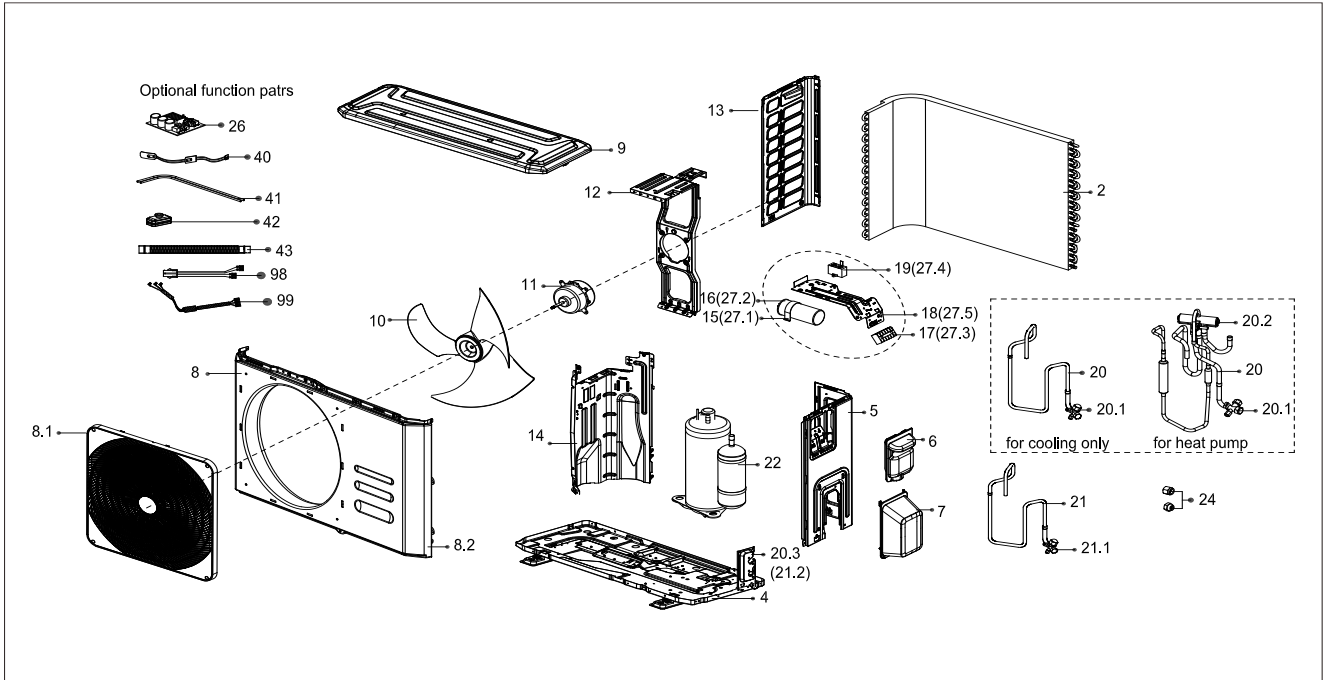

# IAS 181 - UNITE EXTERIEURE - VUE ECLATEE/ OUTDOOR UNIT - EXPLODED VIEW

PIECES DETACHEES/ SPARE PARTS			
	Code	Pièces / Part Name	Quantité/Quantity
2	15822000003540	Condenser Assembly	1
4	12222000000632	Chassis Assembly	1
5	12222000003597	Right clapboard assembly	1
6	12100701000015	Big handle assembly	1
7	12122000007150	Water collector	1
8	12222000A02011	Front panel assembly	1
8.2	12222000004422	Front panel	1
9	12222000003598	Top cover assembly	1
10	12100105000004	Axial flow fan	1
11	11002012008761	Single phase asynchronous motor	1
12	12222000008924	Supporter subassembly of fan motor	1
13	12222000001232	Left supporter	1
14	12222000002235	Partition board	1
15	12200203000018	Capacitor clip	1
16	17400103000010	Capacitor of compressor	1
17	17400401000286	Wire joint	1
18	12222000001591	Support of electronic control box	1
19	17400101000084	Capacitor of fan motor	1
20	15422200001324	Gas valve assembly	1
20.1	15500204000058	Gas valve	1
20.3	12222000002571	Valve plate	1
21	15422200000824	Liquid valve Assembly	1
21.1	15500208000028	Liquid valve	1
22	11103010000427	Fixed speed rotary compressor	1
24	15500406000016	Copper nut	1
24	15500406000012	Copper nut	1
29	12122000020241	Air outlet grille	1
99	17401203000815	Compressor wire subassembly	1