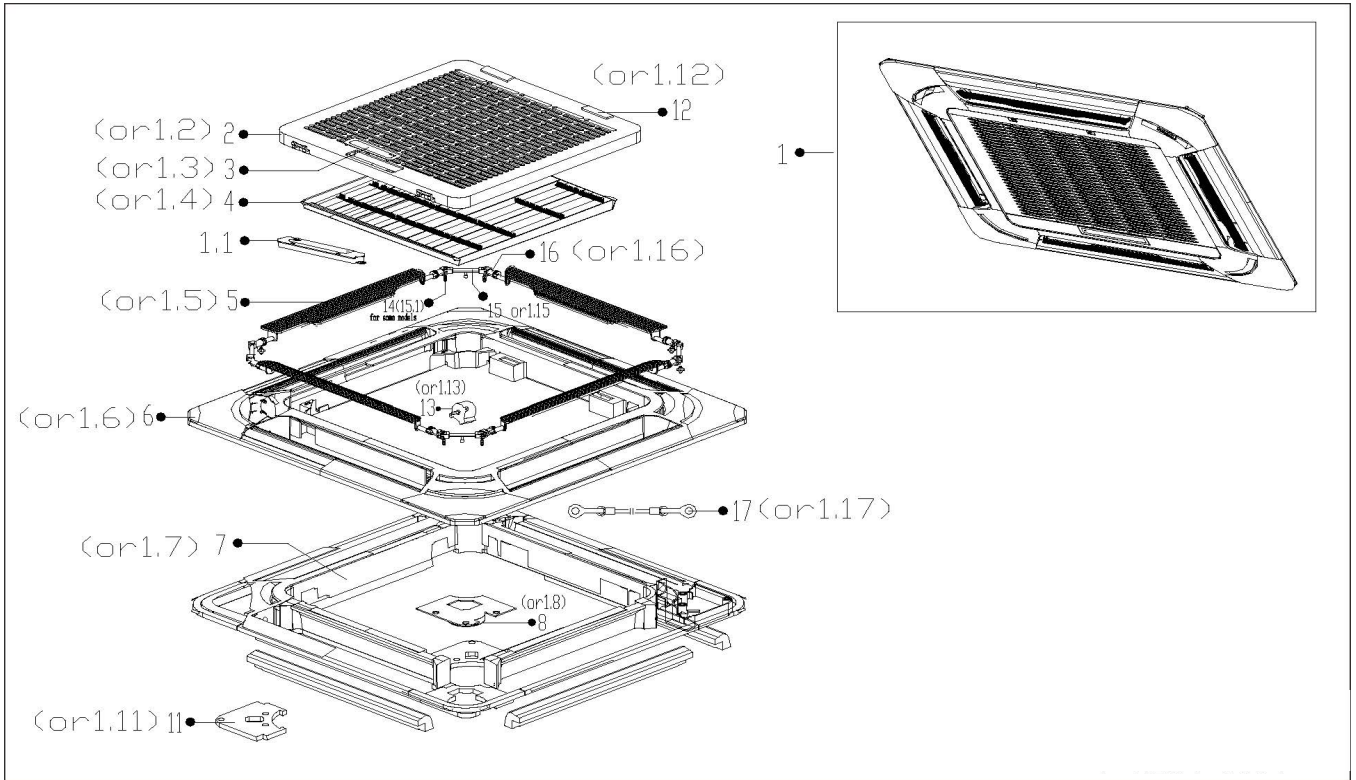

IAS122DRIV2 - INDOOR UNIT - EXPLODED VIEW

SPARE PARTS		
	Code	Pieces
1	12122500A26199	Panel assembly
1.1	17222500000328	Display box
1.2	12122500001590	air inlet grille
1.3	12122500001587	control box cover
1.4	P0000001887765	Air filter
1.5	12122500001589	Horizontal louver / 4
1.6	12122500001593	Panel
1.8	12122500001747	Motor cover subassembly
1.11	P0000001627163	Cover assembly / 3
1.12	P0000002433968	Grille clamp / 2
1.12	P0000002433962	Grille clamp
1.13	11002010000546	Stepper motor
1.15	P0000001627172	Transmission shaft / 3
1.16	P0000001887633	Bearing base / 8
1.17	12122500000094	Hook / 2