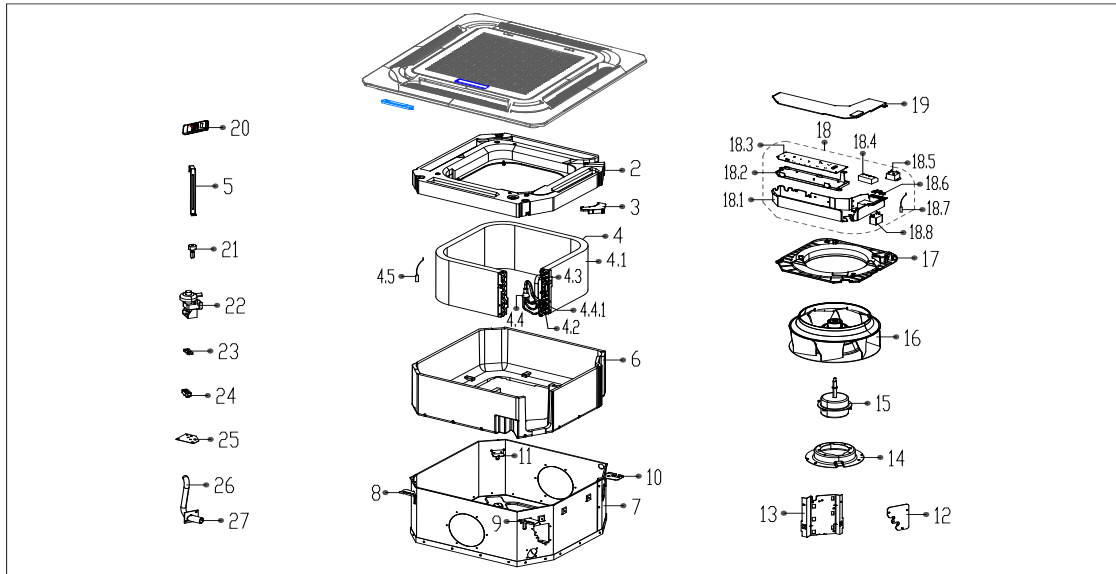

IAS 121 - UNITE INTERIEURE - VUE ECLATEE/ INDOOR UNIT - EXPLODED VIEW

PIECES DETACHEES/ SPARE PARTS			
	Code	Pièces / Part Name	Quantité/Quantity
2	1282250000017	Water collector assembly	1
3	1212250000022	Wire box	1
4	15822500000500	Evaporator assembly	1
4.1	15822500000399	Evaporator	1
4.2	15500406000012	Copper nut	1
4.3	15122500000240	Evaporator outlet pipe subassembly	1
4.4	15122500000330	Evaporator inlet pipe subassembly	1
4.4.1	15500406000016	Copper nut	1
4.5	11201007000070	Pipe Temperature Sensor	1
5	12222500000093	Evaporator fixing hanger	1
6	12822500000005	Base foam subassembly	1
7	12222500000224	Chassis Assembly	1
8	12222500000191	Hook	1
9	12222500000192	Hook	1
10	12222500000190	Hook	1
11	12222500000193	Hook	1
12	12122500000330	Pipe fixing board subassembly	1
13	12222500000197	Evaporator connecting board	1
14	12222500000199	Fan motor base	1
15	11002012003440	Single phase asynchronous motor	1
16	12100103000089	centrifuge fan	1
17	12122500000425	Ventilation ring	1
18	17222500000127	Electronic control box subassembly	1
18.1	12222500000165	Electronic control box	1
18.2	12122500000029	Insulation plate	1
18.3	17122500000341	Main control board subassembly	1
18.4	17400401000019	Terminal	1
18.5	11203401000038	Relay	1
18.6	12222300000011	Outlet Tableting	1
18.7	11201007000283	Room Temperature Sensor	1
18.8	17400101000081	Capacitor of fan motor	1
19	12222500000209	Electrical Control Box Cover Subassembly	1
20	17317000000431	Remote controller	1
21	17400511000015	Water Level Switch	1
22	11001010000063	Induction pump	1
23	12622500000005	Drain pump rubber washer	1
24	12622500000003	Drain pump rubber washer	1
25	12222500000352	Drain pump installation base	1
26	12622500000012	Rubber tube	1
27	12100510000019	Drain pipe	1