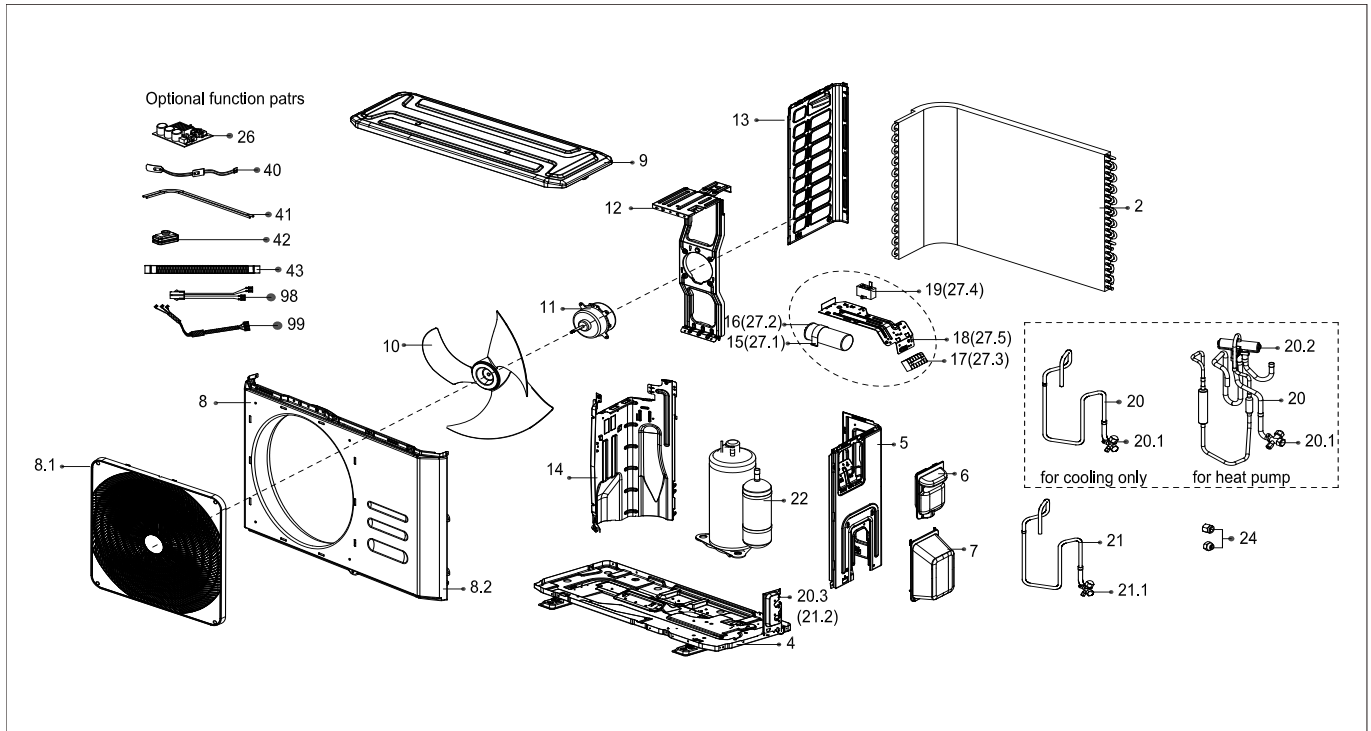

IAS 121 - UNITE EXTERIEURE - VUE ECLATEE/ OUTDOOR UNIT - EXPLODED VIEW

PIECES DETACHEES/ SPARE PARTS			
	Code	Pièces / Part Name	Quantité/Quantity
2	15822000003540	Condenser Assembly	1
4	12222000000632	Chassis Assembly	1
5	12222000003597	Right clapboard assembly	1
6	12100701000015	Big handle assembly	1
7	12122000007150	Water collector	1
8	12222000A02011	Front panel assembly	1
8.2	12222000004422	Front panel	1
9	12222000003598	Top cover assembly	1
10	12100105000004	Axial flow fan	1
11	11002012008961	Single phase asynchronous motor	1
12	12222000008924	Supporter subassembly of fan motor	1
13	12222000001232	Left supporter	1
14	12222000002235	Partition board	1
15	12200203000018	Capacitor clip	1
16	17400103000055	Capacitor of compressor	1
17	17400401000286	Wire joint	1
18	12222000001591	Support of electronic control box	1
19	17400101000083	Capacitor of fan motor	1
20	15423000001998	Gas valve assembly	1
20.1	15500204000058	Gas valve	1
20.3	12222000002571	Valve plate	1
21	15422000004800	Liquid valve assembly	1
21.1	15500208000028	Liquid valve	1
22	11103010000467	Fixed speed rotary compressor	1
24	15500406000012	Copper nut	1
24	15500406000016	Copper nut	1
29	12122000020241	Air outlet grille	1
99	174012030000815	Compressor wire subassembly	1